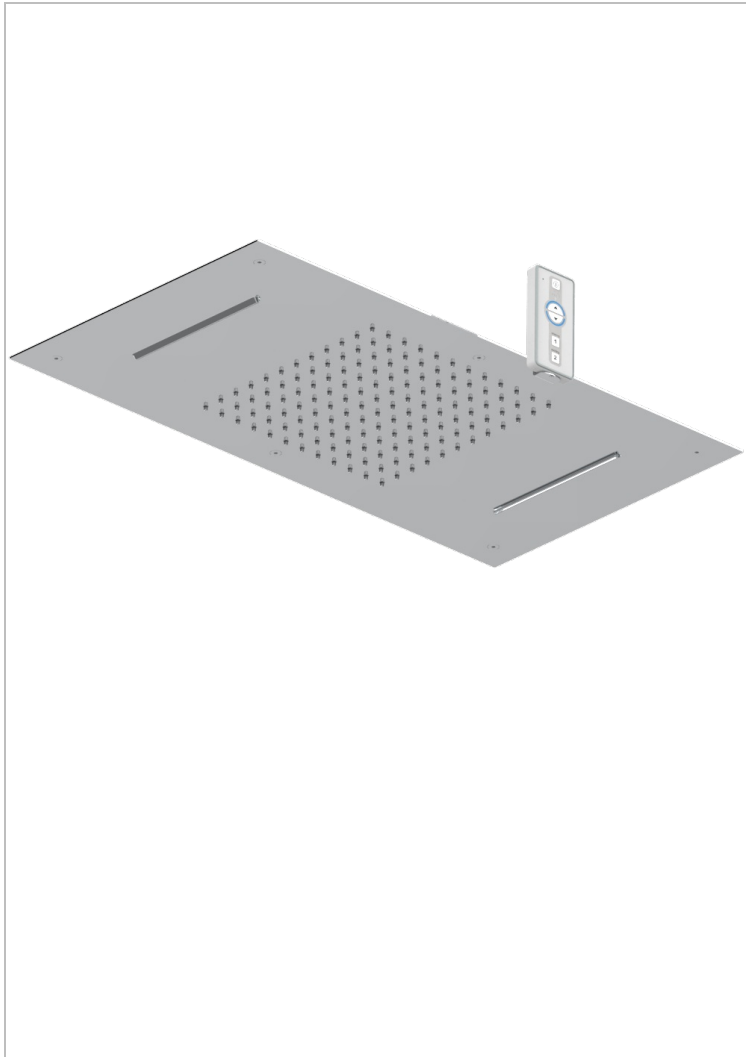

ICON-X METAL INLAY WITH LEVER HANDLES

U7K-492

Sky shower 27"1/2 x15" (available only in shiny stainless steel A08)

THG[®]
PARIS

CHARACTERISTIC

- Sky shower and water blades equipped with a flow limiter
- Requires a minimum false ceiling of 11 cm
- Chromotherapy
- Supplied with a remote control
- The installation must comply with NF C15-100
- Skyshower ceiling operates at 12V
- The power transformer must be placed outside volumes 1 and 2
- Showerhead with silicone nozzles to facilitate the removal of limescale
- Installation of a water softener is strongly recommended

TECHNICAL SPECS

- Recommandé : 3 bars (max. 5 bars) - Advised : 43,5 psi (max. 72 psi)
- Pomme : 15 l/min à 3 bars - Cascade : 23 l/min à 3 bars
- Showerhead : 4 gpm at 43.5 psi - Waterfall : 6 gpm at 43.5 psi
- Débit 2 fonctions utilisées : 23 l/min à 3 bars cumulés - 2 fonctions used : 6 gpm at 43.5 psi cumulated

AVAILABLE FINITIONS

shiny stainless steel - A08