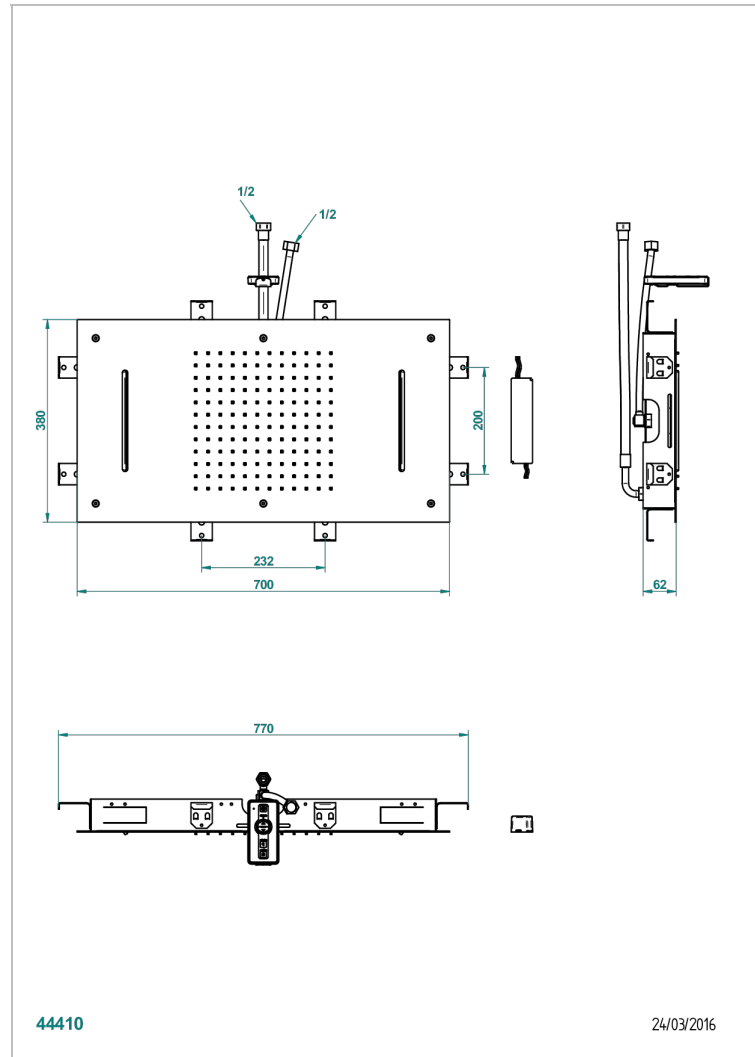

ICON-X METAL INLAY WITH LEVER HANDLES

U7K-492

Sky shower 27"1/2 x15" (available only in shiny stainless steel A08)

THG[®]
PARIS

CHARACTERISTIC

- Sky shower and water blades equipped with a flow limiter
- Requires a minimum false ceiling of 11 cm
- Chromotherapy
- Supplied with a remote control
- The installation must comply with NF C15-100
- Skyshower ceiling operates at 12V
- The power transformer must be placed outside volumes 1 and 2
- Showerhead with silicone nozzles to facilitate the removal of limescale
- Installation of a water softener is strongly recommended

TECHNICAL SPECS

- Recommandé : 3 bars (max. 5 bars) - Advised : 43,5 psi (max. 72 psi)
- Pomme : 15 l/min à 3 bars - Cascade : 23 l/min à 3 bars
- Showerhead : 4 gpm at 43.5 psi - Waterfall : 6 gpm at 43.5 psi
- Débit 2 fonctions utilisées : 23 l/min à 3 bars cumulés - 2 fonctions used : 6 gpm at 43.5 psi cumulated