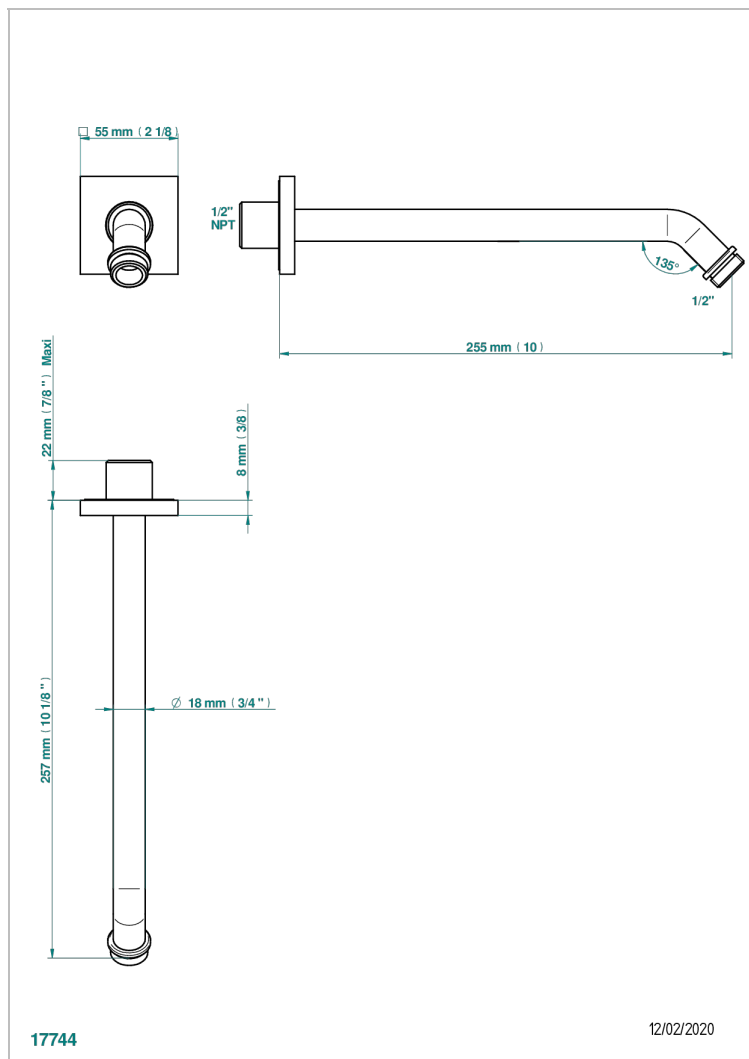

ICON-X METAL INLAY

U7J-84/US

Horizontal shower arm, 45°, lg: 10"

CHARACTERISTIC

- Icon-x metal inlay
- Horizontal shower arm, 45°, lg: 10"

AVAILABLE FINITIONS

Blush PVD - H62
Brass color PVD - H49
Brown bronze color PVD - F33
Chrome polished - A02
Gold color PVD - H52
Gold mat - F07

Nickel color PVD - H55
Nickel polished - B01
Polished chrome with gold inlay - GA1
Soft gold - F30
Soft matt gold - F31
Umber PVD - H66