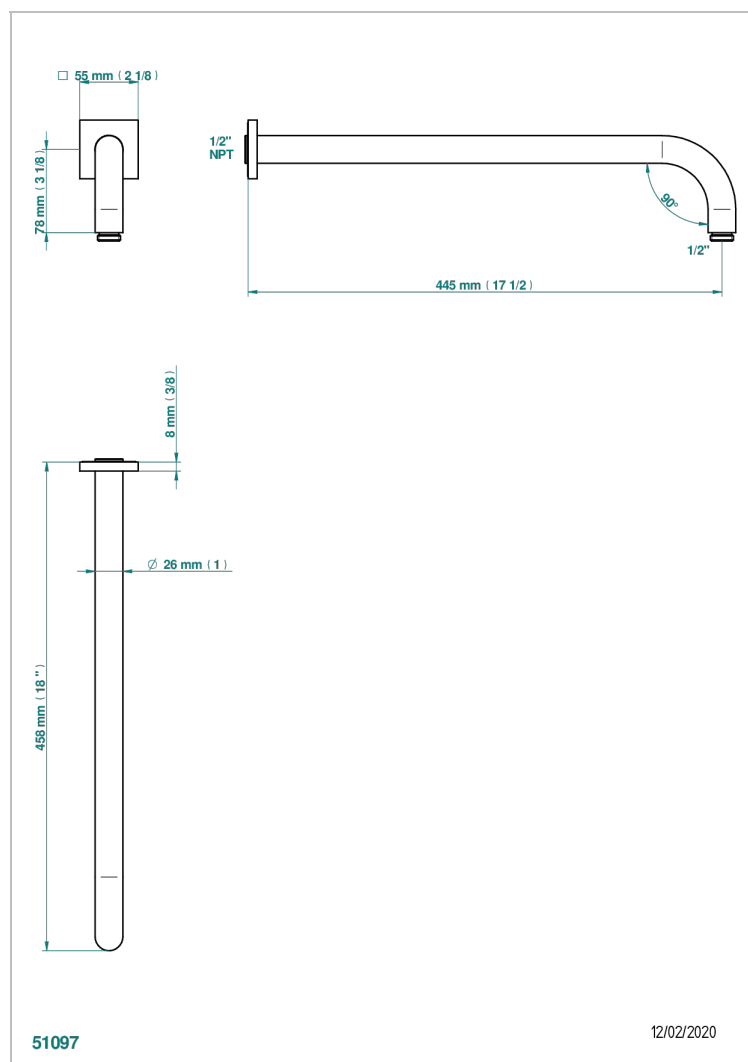

ICON-X METAL INLAY

U7J-84L/US

Horizontal shower arm, 90°, lg: 17"

THG[®]
PARIS

CHARACTERISTIC

- Icon-x metal inlay
- Horizontal shower arm, 90°, lg: 17"

AVAILABLE FINITIONS

Blush PVD - H62
Brass color PVD - H49
Brown bronze color PVD - F33
Chrome polished - A02
Gold color PVD - H52
Gold mat - F07

Nickel color PVD - H55
Nickel polished - B01
Polished chrome with gold inlay - GA1
Soft gold - F30
Soft matt gold - F31
Umber PVD - H66