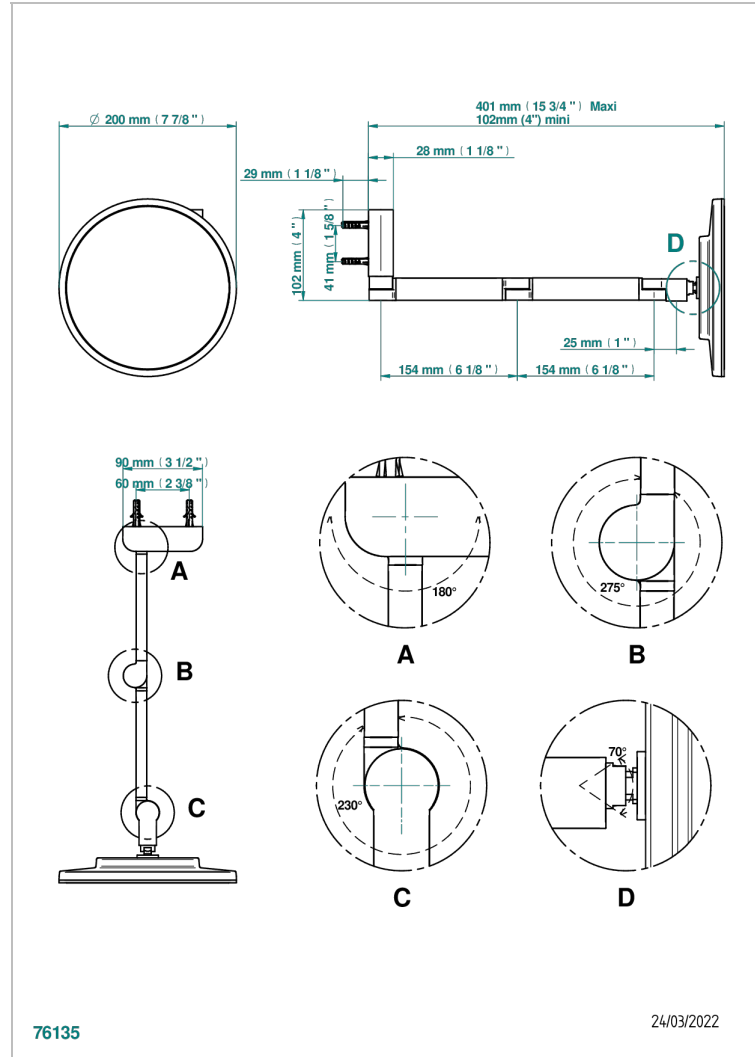

ICON-X METAL INLAY

U7J-669C

Wall mounted Round Magnifying mirror (x5), double arm, Classe 1, LED illuminated with continuously adjustable light color

2700 - 5600 K

CHARACTERISTIC

- Icon-x metal inlay
- Wall mounted Round Magnifying mirror (x5), double arm, Classe 1, LED illuminated with continuously adjustable light color 2700 - 5600 K