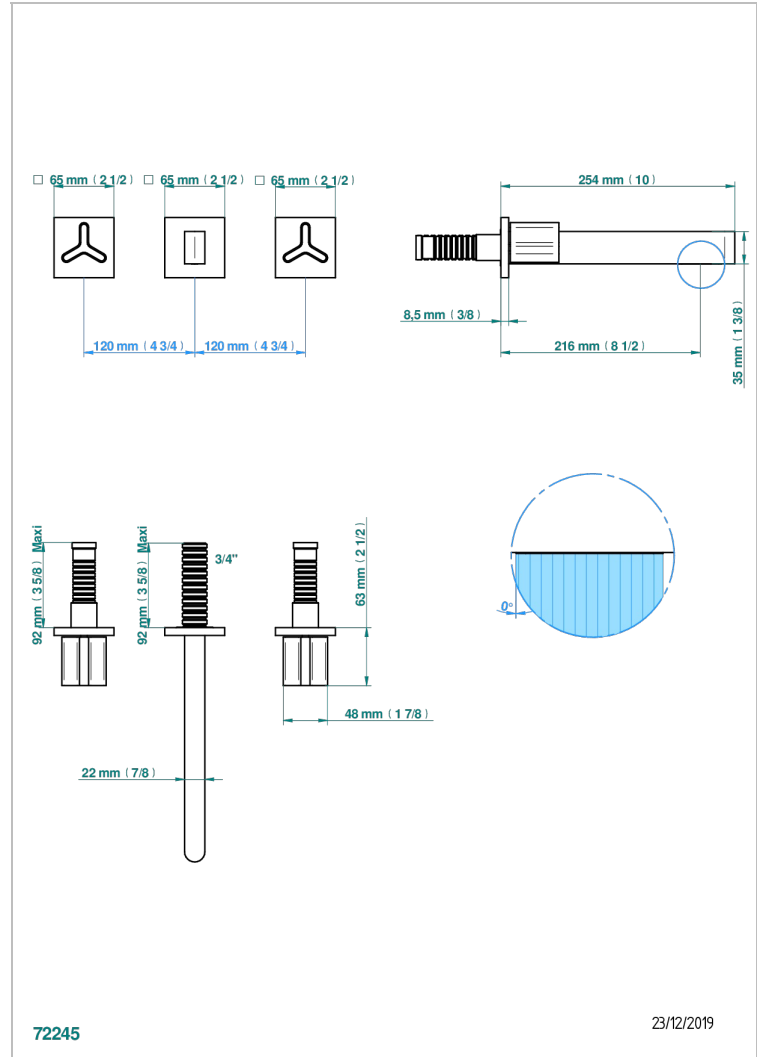

ICON-X METAL INLAY

U7J-41SGB

Trim for wall mounted 3-hole bath set only

CHARACTERISTIC

- Icon-x metal inlay
- Trim for wall mounted 3-hole bath set only

RELATED SKU'S

- Ref. G00-40AM/US Rough parts for wall set (one counter clockwise and one clockwise cartridges)