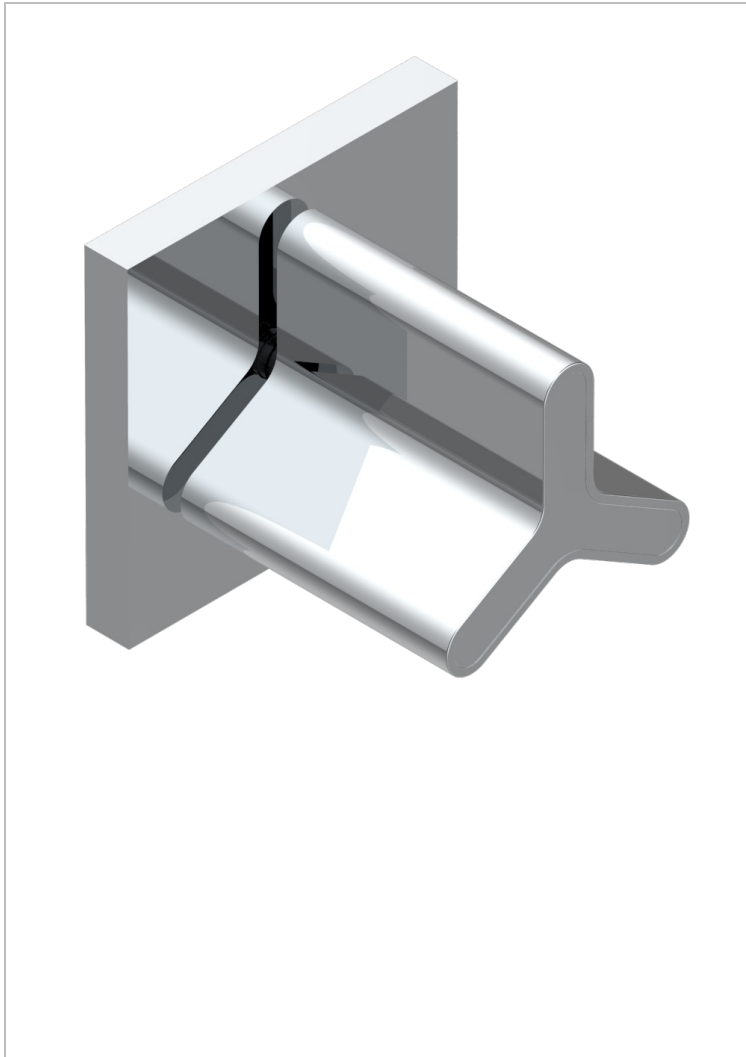

ICON-X METAL INLAY

U7J-30B

Wall volume control 30 & 32 trim

THG[®]
PARIS

CHARACTERISTIC

- Icon-x metal inlay
- Wall volume control 30 & 32 trim

RELATED SKU'S

- Ref. G00-32CUSA 3/4" Volume control wall valve with ceramic cartridge
- Ref. G00-32HUSA 3/4" Volume control wall valve with ceramic cartridge counterclockwise
- Ref. G00-30CUSA 1/2" volume control wall valve with ceramic cartridge
- Ref. G00-30HUSA 1/2" Volume control wall valve with ceramic cartridge counterclockwise

AVAILABLE FINITIONS

Blush PVD - H62
Brass color PVD - H49
Brown bronze color PVD - F33
Chrome polished - A02
Gold color PVD - H52
Gold mat - F07

Gold polished - F01
Graphite PVD - H64
Matt Umber PVD - H67
Matt blush PVD - H60
Matt brass color PVD - H50
Matt brown bronze color PVD - F34