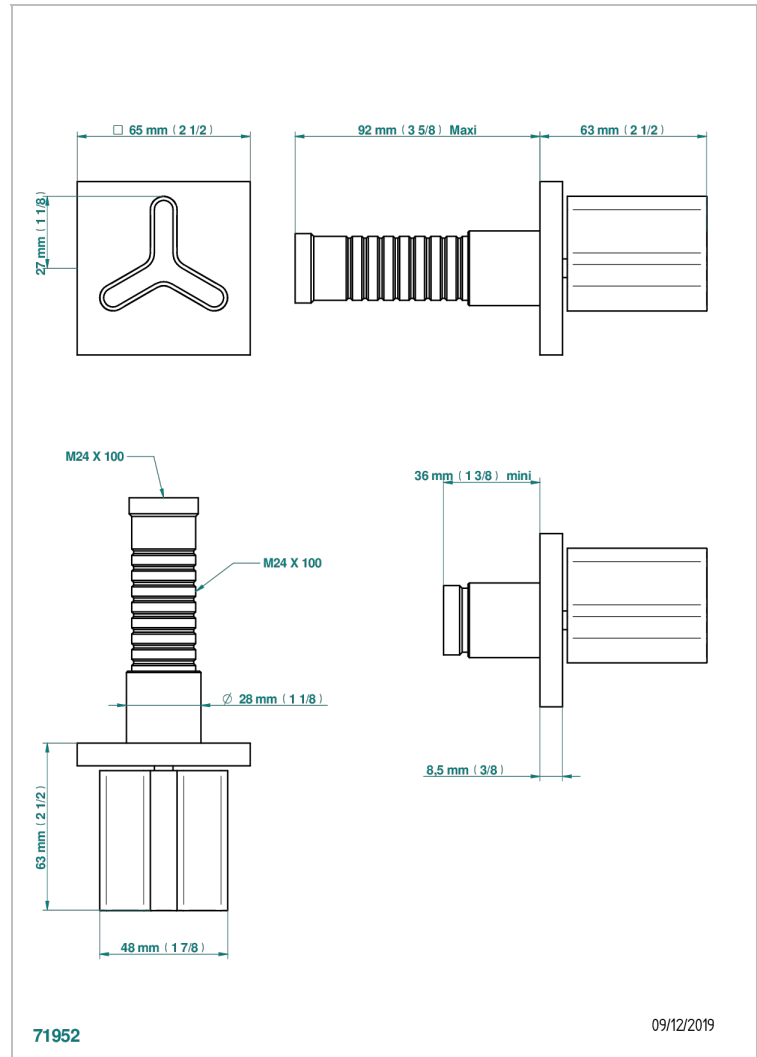

ICON-X METAL INLAY

U7J-30B

Wall volume control 30 & 32 trim

THG[®]
PARIS

CHARACTERISTIC

- Icon-x metal inlay
- Wall volume control 30 & 32 trim

RELATED SKU'S

- Ref. G00-32CUSA 3/4" Volume control wall valve with ceramic cartridge
- Ref. G00-32HUSA 3/4" Volume control wall valve with ceramic cartridge counterclockwise
- Ref. G00-30CUSA 1/2" volume control wall valve with ceramic cartridge
- Ref. G00-30HUSA 1/2" Volume control wall valve with ceramic cartridge counterclockwise