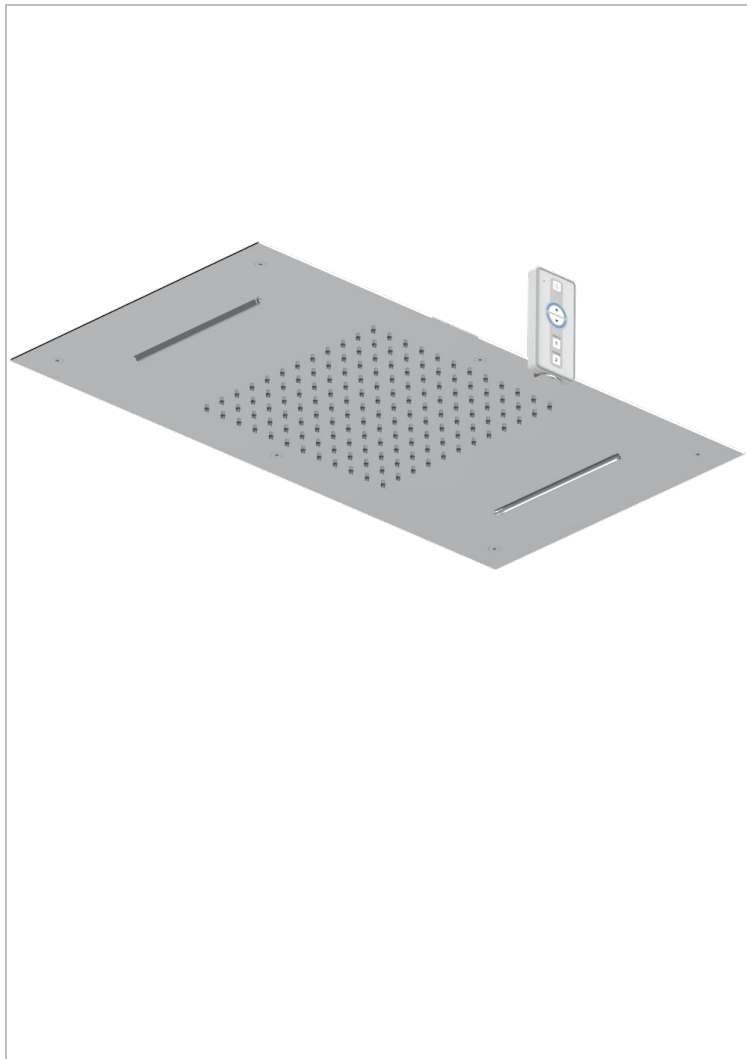

ICON-X WITH LEVER HANDLES

U7H-492

Sky shower 27"1/2 x15" (available only in shiny stainless steel A08)

THG[®]
PARIS

CHARACTERISTIC

- Sky shower and water blades equipped with a flow limiter
- Requires a minimum false ceiling of 11 cm
- Chromotherapy
- Supplied with a remote control
- The installation must comply with NF C15-100
- Skyshower ceiling operates at 12V
- The power transformer must be placed outside volumes 1 and 2
- Showerhead with silicone nozzles to facilitate the removal of limescale
- Installation of a water softener is strongly recommended

TECHNICAL SPECS

- Recommandé : 3 bars (max. 5 bars) - Advised : 43,5 psi (max. 72 psi)
- Pomme : 15 l/min à 3 bars - Cascade : 23 l/min à 3 bars
- Showerhead : 4 gpm at 43.5 psi - Waterfall : 6 gpm at 43.5 psi
- Débit 2 fonctions utilisées : 23 l/min à 3 bars cumulés - 2 fonctions used : 6 gpm at 43.5 psi cumulated

AVAILABLE FINITIONS

shiny stainless steel - A08