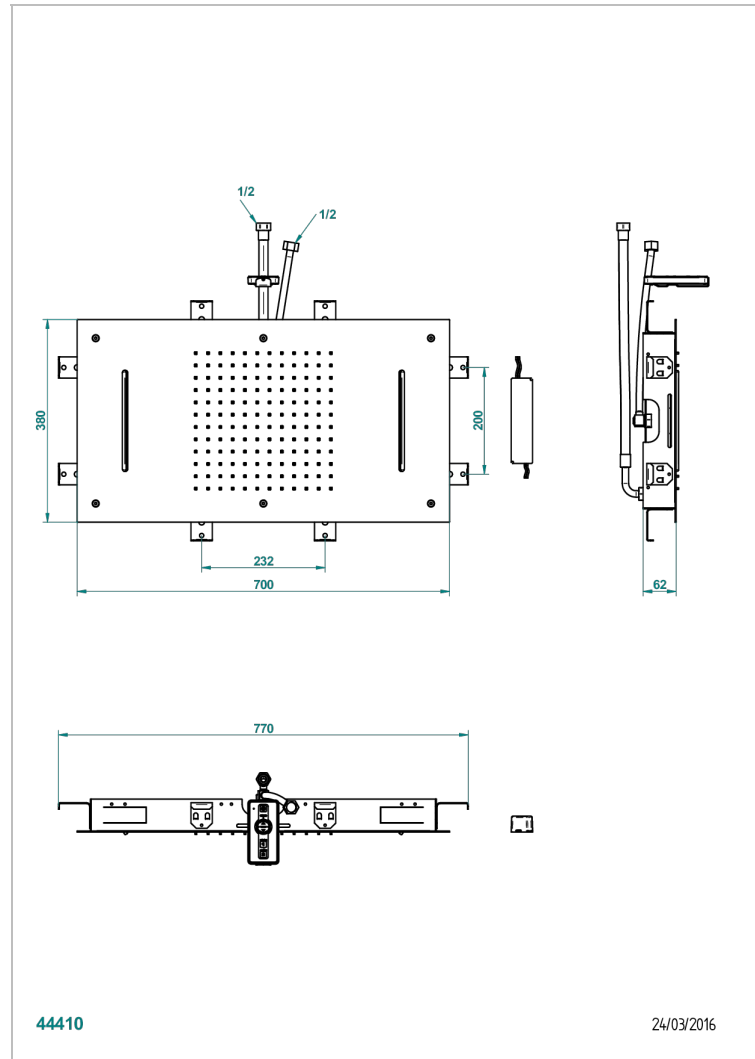

ICON-X WITH LEVER HANDLES

U7H-492

Sky shower 27"1/2 x15" (available only in shiny stainless steel A08)

THG[®]
PARIS

CHARACTERISTIC

- Sky shower and water blades equipped with a flow limiter
- Requires a minimum false ceiling of 11 cm
- Chromotherapy
- Supplied with a remote control
- The installation must comply with NF C15-100
- Skyshower ceiling operates at 12V
- The power transformer must be placed outside volumes 1 and 2
- Showerhead with silicone nozzles to facilitate the removal of limescale
- Installation of a water softener is strongly recommended

TECHNICAL SPECS

- Recommandé : 3 bars (max. 5 bars) - Advised : 43,5 psi (max. 72 psi)
- Pomme : 15 l/min à 3 bars - Cascade : 23 l/min à 3 bars
- Showerhead : 4 gpm at 43.5 psi - Waterfall : 6 gpm at 43.5 psi
- Débit 2 fonctions utilisées : 23 l/min à 3 bars cumulés - 2 fonctions used : 6 gpm at 43.5 psi cumulated