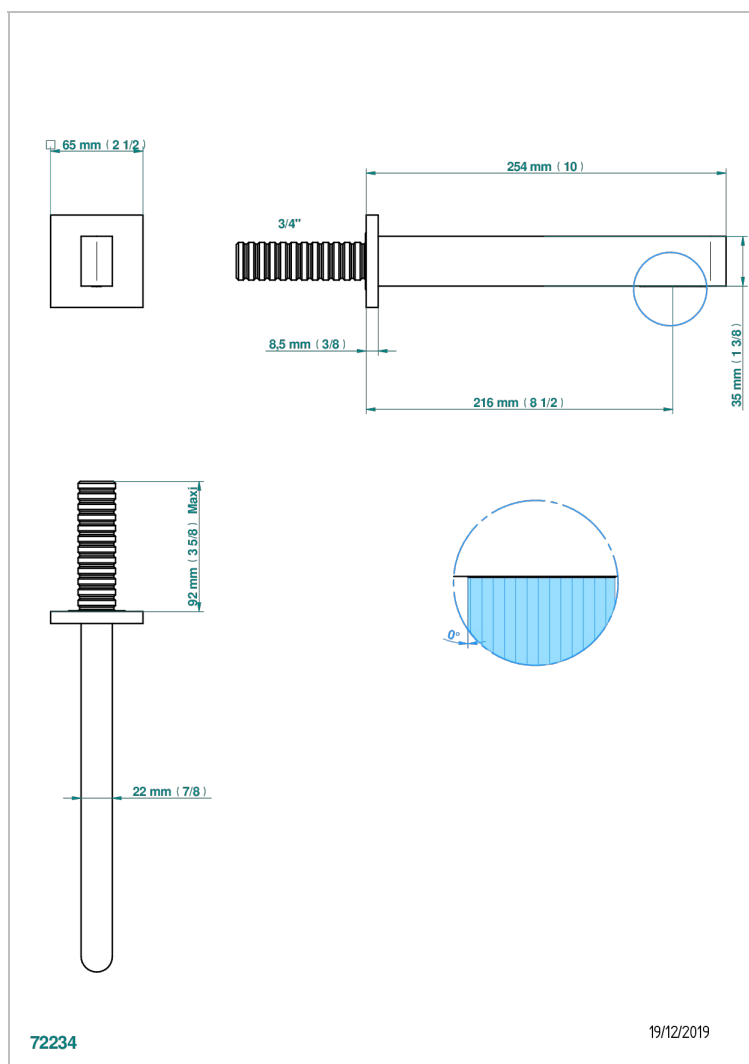

ICON-X WITH LEVER HANDLES

U7H-42SGB

Bath spout, wall mounted

THG[®]
PARIS

CHARACTERISTIC

- Icon-x with lever handles
- Bath spout, wall mounted

AVAILABLE FINITIONS

Blush PVD - H62
Brass color PVD - H49
Brown bronze color PVD - F33
Chrome polished - A02
Gold color PVD - H52
Gold mat - F07