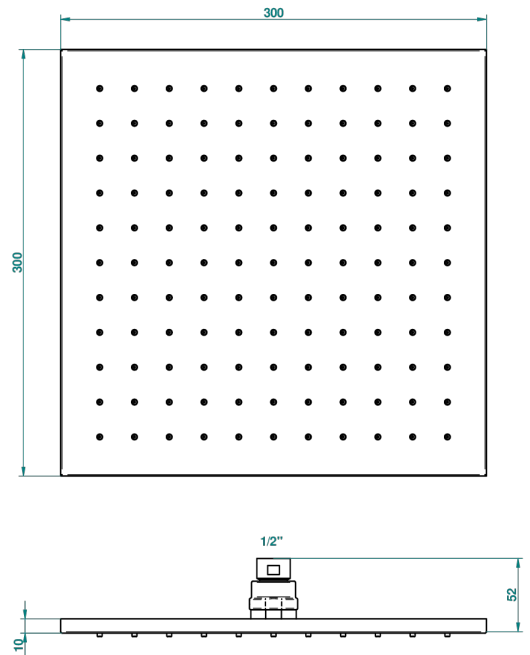

# ICON-X WITH LEVER HANDLES

U7H-280C

Shower head 12" x 12", Easyclean system

THG<sup>®</sup>  
PARIS

43687

03/10/2011

## CHARACTERISTIC

- Showerhead equipped with a flow limiter
- Mounted on a ball joint
- Showerhead with silicone nozzles to facilitate the removal of limescale
- Installation of a water softener is strongly recommended