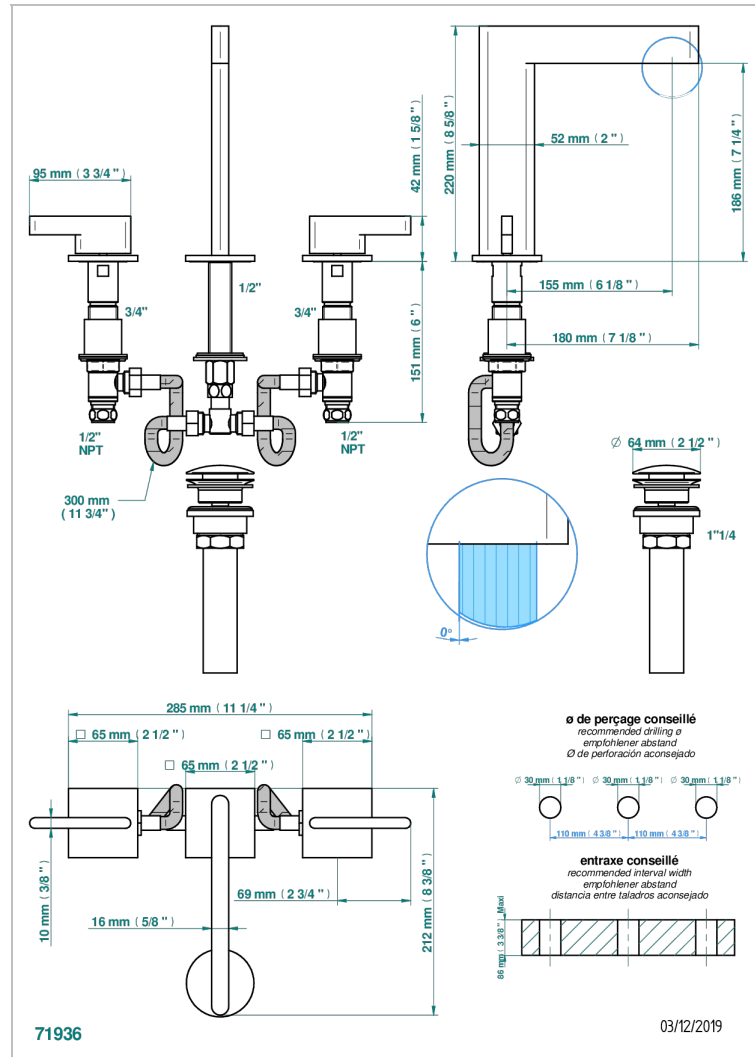

ICON-X WITH LEVER HANDLES

U7H-151/US

Widespread lavatory set with drain

CHARACTERISTIC

- Icon-x with lever handles
- Widespread lavatory set with drain

AVAILABLE FINITIONS

Blush PVD - H62
Brass color PVD - H49
Brown bronze color PVD - F33
Chrome polished - A02
Gold color PVD - H52
Gold mat - F07