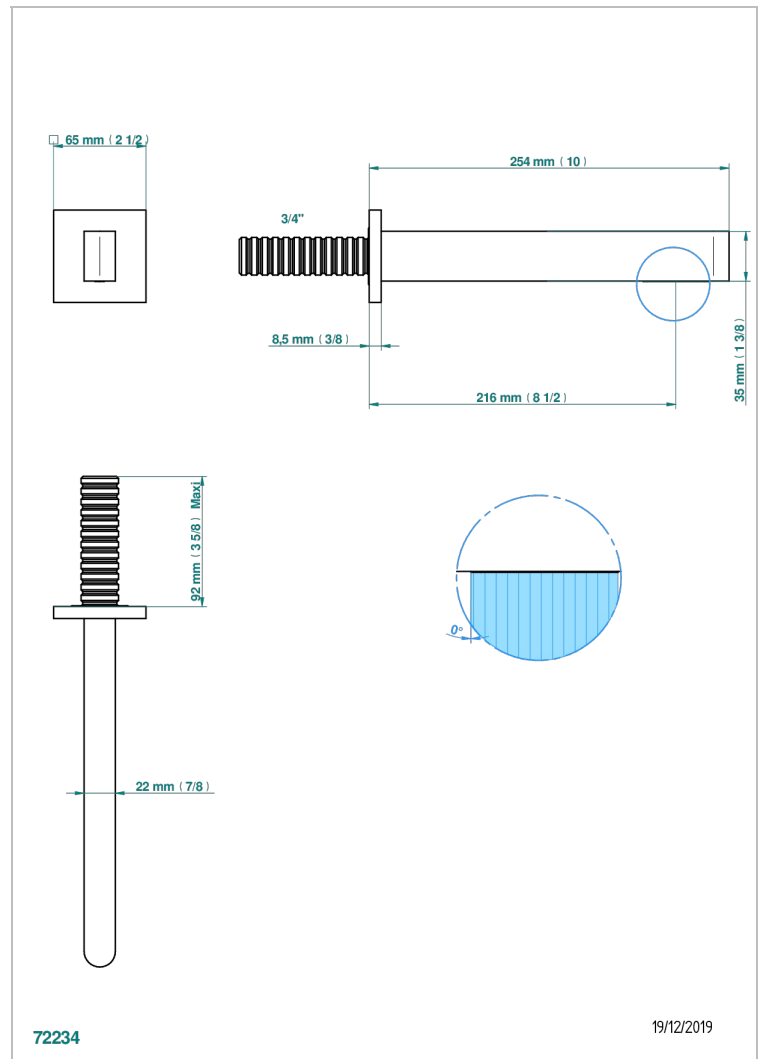

ICON-X

U7G-42SGB

Bath spout, wall mounted

CHARACTERISTIC

- Icon-x
- Bath spout, wall mounted

AVAILABLE FINITIONS

Blush PVD - H62
Brass color PVD - H49
Brown bronze color PVD - F33
Chrome polished - A02
Gold color PVD - H52
Gold mat - F07

Nickel color PVD - H55
Nickel polished - B01
Soft gold - F30
Soft matt gold - F31
Umber PVD - H66