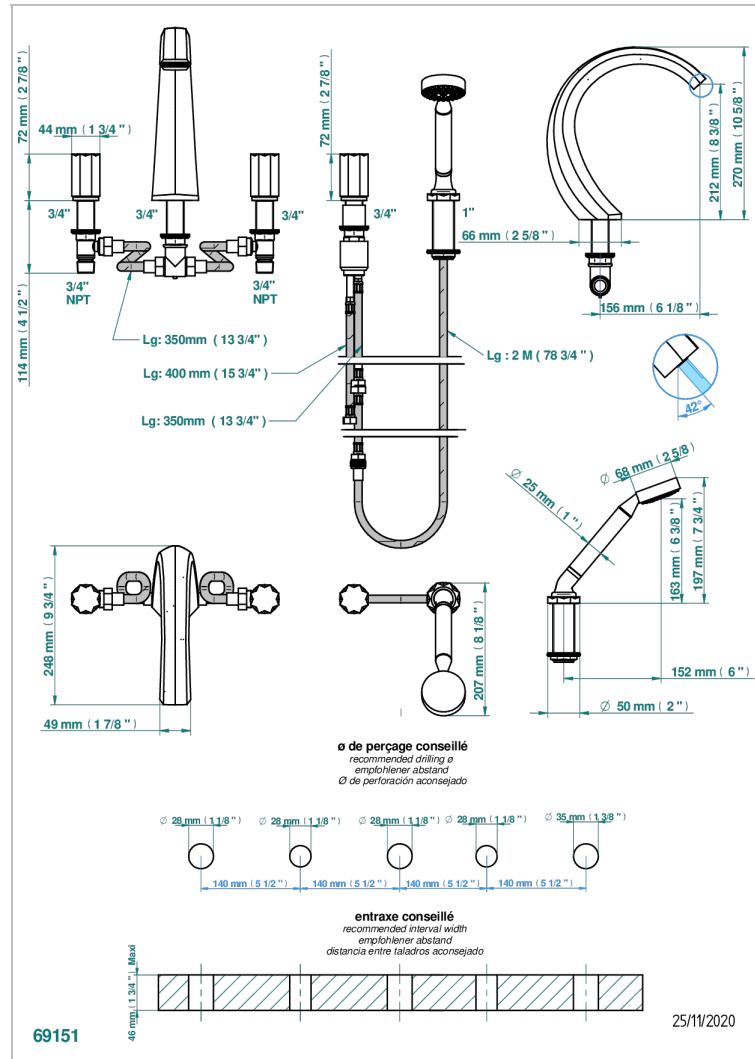

Roman tub set with 2 x 3/4" valves and rim mounted ceramic mixer with progressive cartridge and handshower

### CHARACTERISTIC

- Nihal metal
- Roman tub set with 2 x 3/4" valves and rim mounted ceramic mixer with progressive cartridge and handshower