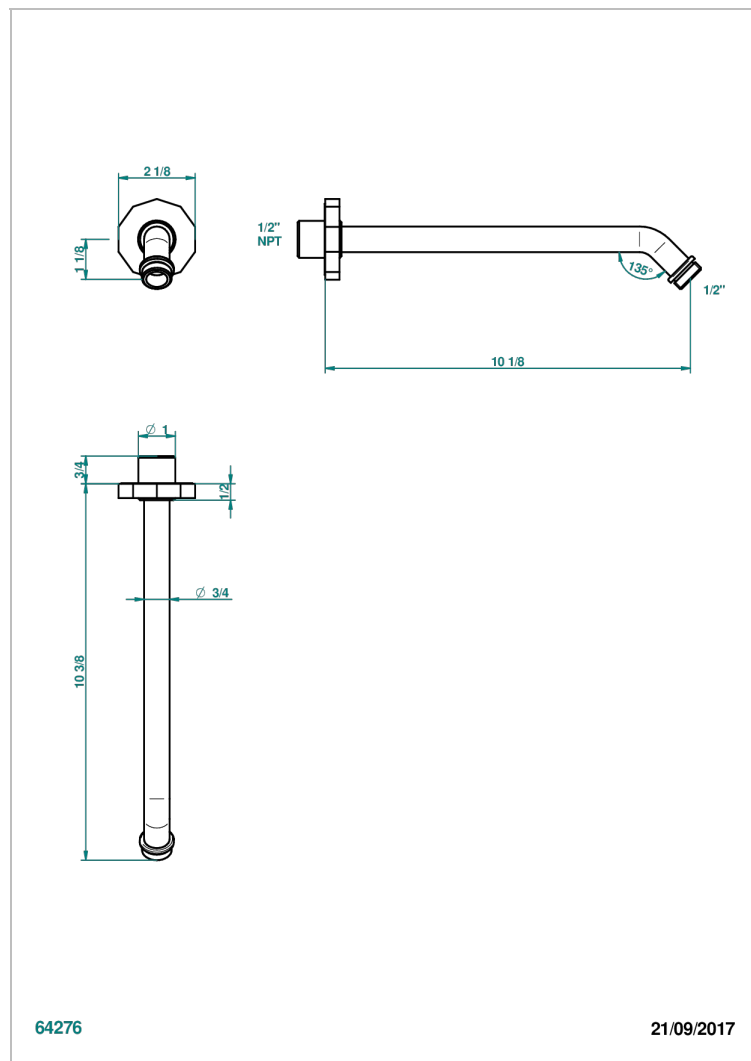

LES ONDES WITH LEVER HANDLES

G8B-84/US

Horizontal shower arm, 45°, lg: 10"

CHARACTERISTIC

- Les Ondes with lever handles
- Horizontal shower arm, 45°, lg: 10"

AVAILABLE FINITIONS

Blush PVD - H62
Brass color PVD - H49
Brown bronze color PVD - F33
Chrome polished - A02
Chrome polished / gold polished - G02
Copper antique matt, coated - H07