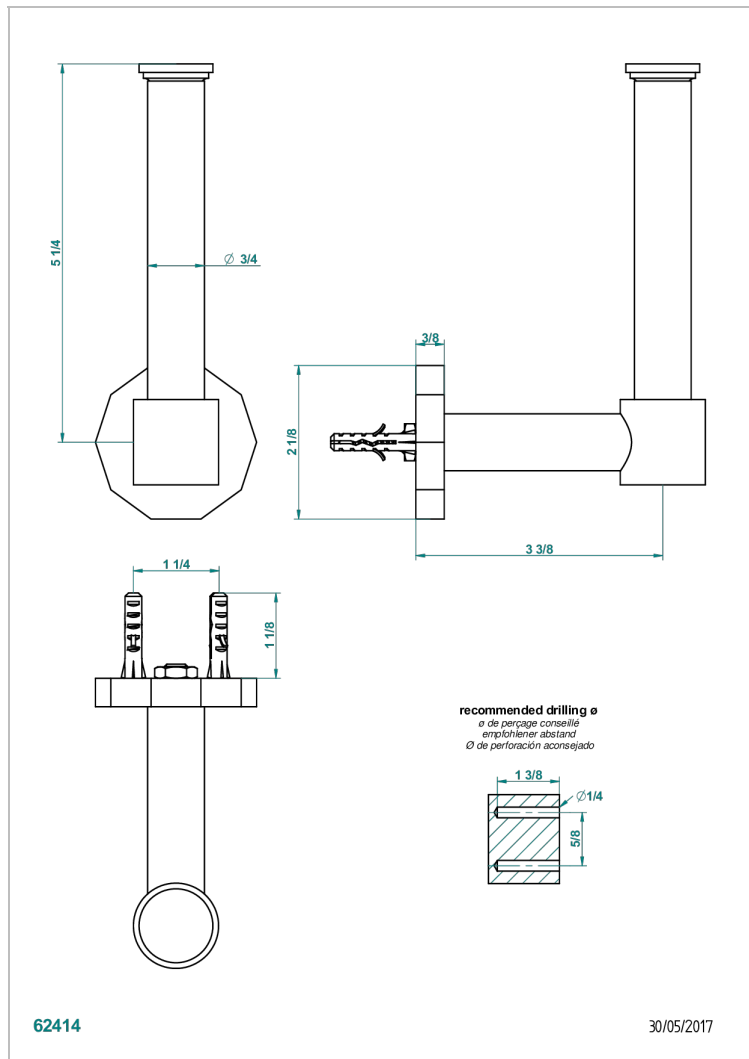

# LES ONDES WITH LEVER HANDLES

G8B-542

Reserve toilet paper holder

## CHARACTERISTIC

- Les Ondes with lever handles
- Reserve toilet paper holder