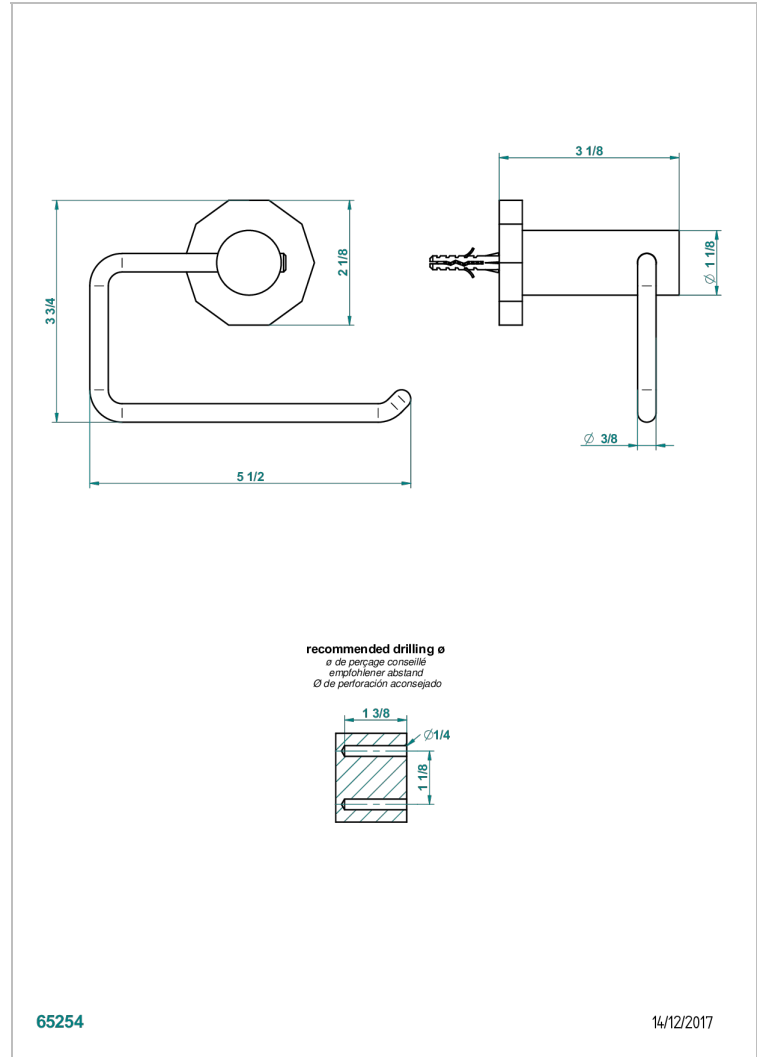

LES ONDES WITH LEVER HANDLES

G8B-538A

THG[®]
PARIS

Toilet paper holder, single mount without cover

CHARACTERISTIC

- Les Ondes with lever handles
- Toilet paper holder, single mount without cover

AVAILABLE FINITIONS