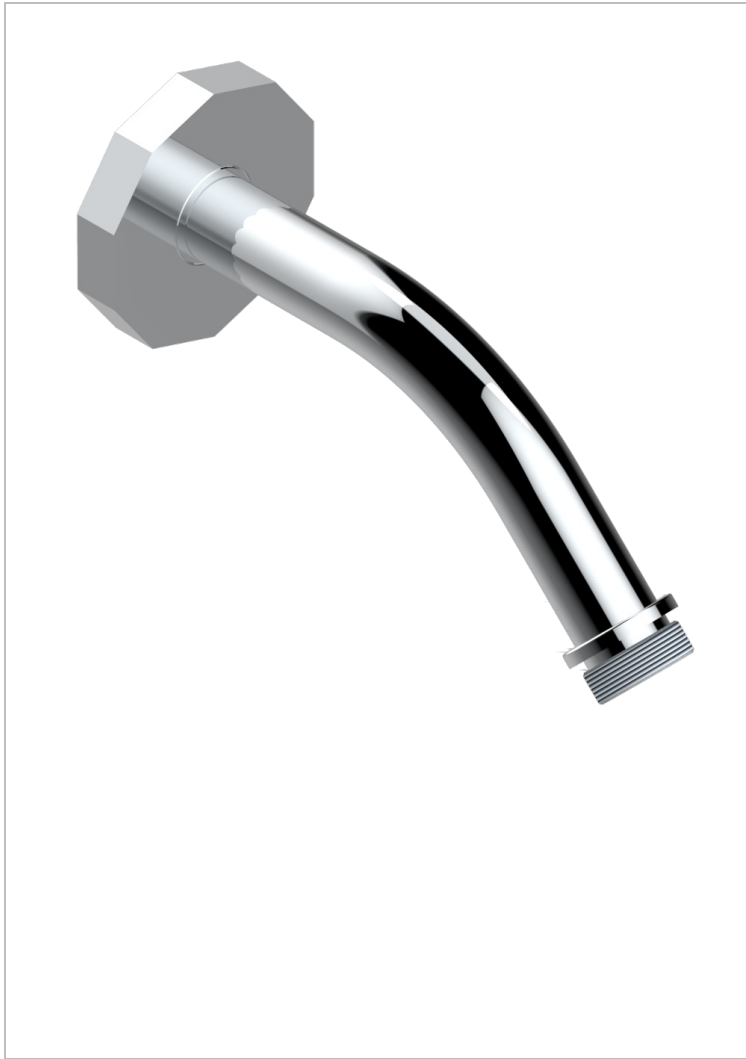

# LES ONDES

G8A-82/US

Horizontal shower arm, 45°, lg: 4" 3/4

64268

20/09/2017

## CHARACTERISTIC

- Les Ondes
- Horizontal shower arm, 45°, lg: 4" 3/4

## AVAILABLE FINITIONS

Blush PVD - H62  
Brass color PVD - H49  
Brown bronze color PVD - F33  
Chrome polished - A02  
Chrome polished / gold polished - G02  
Copper antique matt, coated - H07

Gold color PVD - H52  
Gold mat - F07  
Gold polished - F01  
Graphite PVD - H64  
Light coated bronze - D01  
Matt Umber PVD - H67

Matt blush PVD - H60  
Matt brass color PVD - H50  
Matt brown bronze color PVD - F34  
Matt chrome (American satin) - C02  
Matt gold color PVD - H53  
Matt graphite PVD - H65

Matt nickel (American satin) - C01  
Matt nickel color PVD - H56  
Nickel antique / Sovereign - H28  
Nickel color PVD - H55  
Nickel polished - B01  
Silver polished, antique - H03