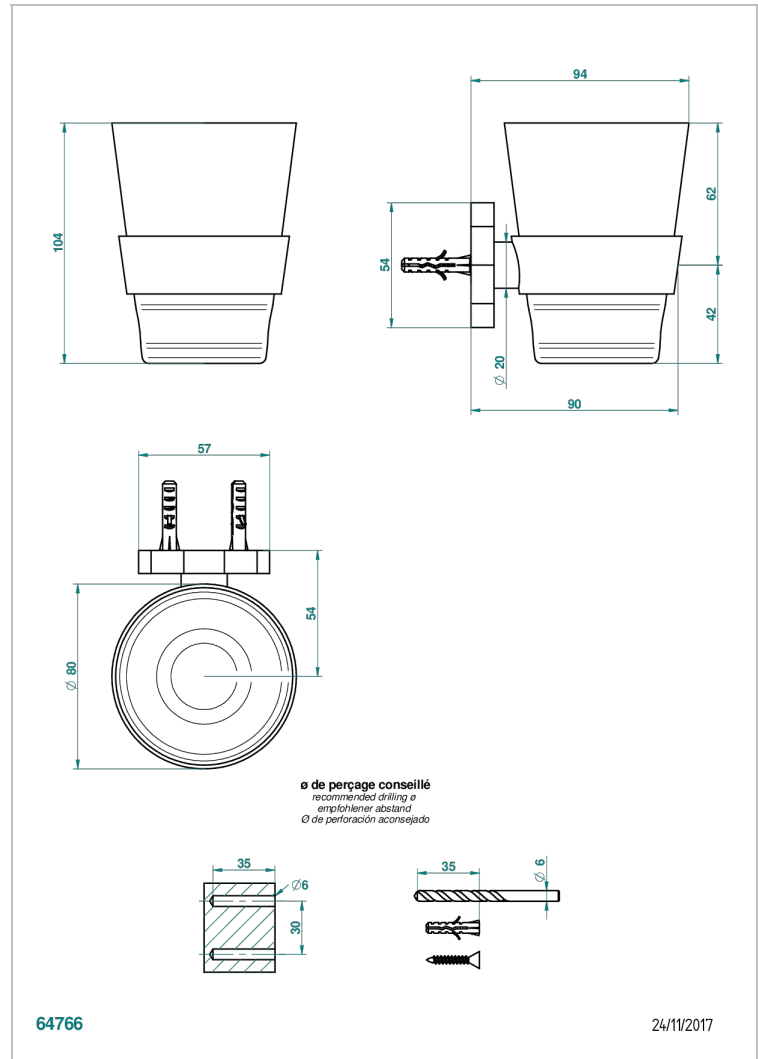

# LES ONDES

G8A-536C

wall mounted glass holder with BACCARAT crystal glass

THG<sup>®</sup>  
PARIS