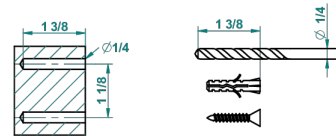

64764

30/10/2017

CHARACTERISTIC

- Les Ondes
- Towel ring

AVAILABLE FINITIONS

Blush PVD - H62
Brass color PVD - H49
Brown bronze color PVD - F33
Chrome polished - A02
Chrome polished / gold polished - G02
Copper antique matt, coated - H07

Gold color PVD - H52
Gold mat - F07
Gold polished - F01
Graphite PVD - H64
Light coated bronze - D01
Matt Umber PVD - H67

Matt blush PVD - H60
Matt brass color PVD - H50
Matt brown bronze color PVD - F34
Matt chrome (American satin) - C02
Matt gold color PVD - H53
Matt graphite PVD - H65

Matt nickel (American satin) - C01
Matt nickel color PVD - H56
Nickel antique / Sovereign - H28
Nickel color PVD - H55
Nickel polished - B01
Silver polished, antique - H03

Soft gold - F30
Soft matt gold - F31
Umber PVD - H66