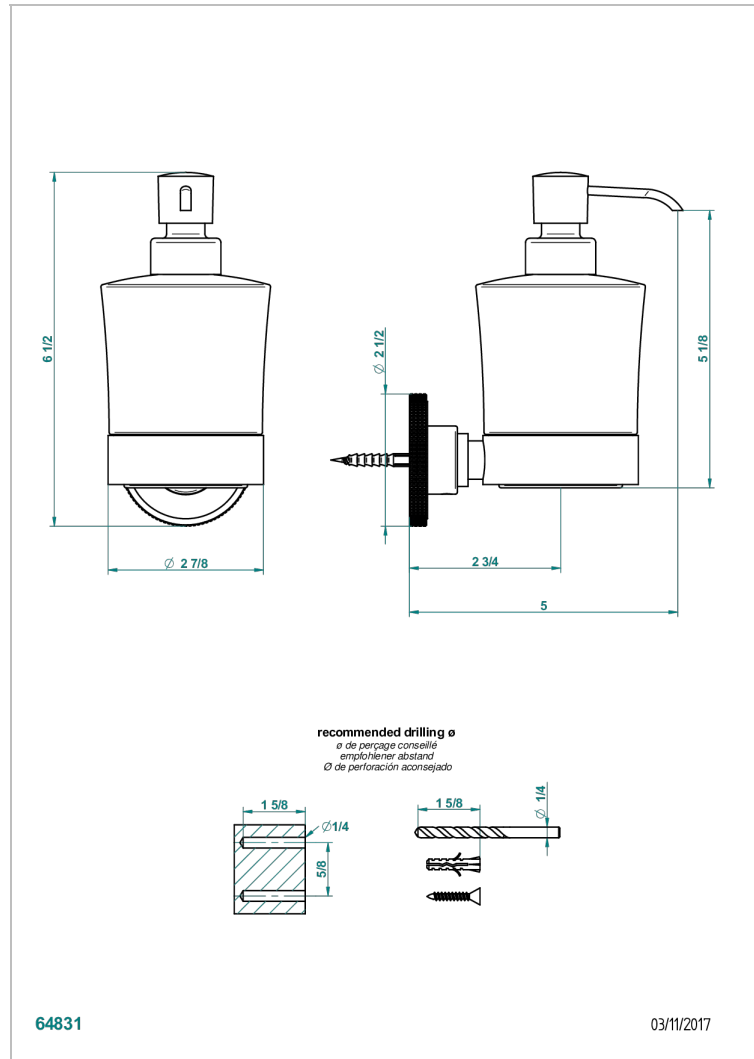

SYSTEM DIAMOND METAL

G9C-613

wall liquid soap dispenser

THG[®]
PARIS

64831

03/11/2017

CHARACTERISTIC

- System Diamond metal
- wall liquid soap dispenser