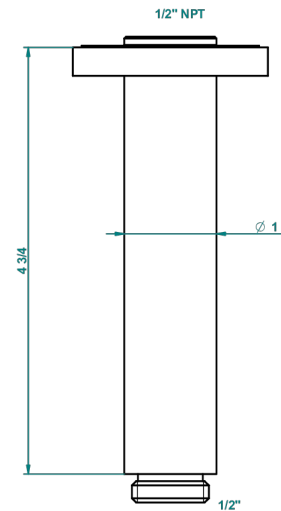

# COLLECTION "O"

G4P-82V/US

Vertical shower arm ceiling mounted 1/2" connection

17725

21/09/2015

## CHARACTERISTIC

- Collection "O"
- Vertical shower arm ceiling mounted 1/2" connection