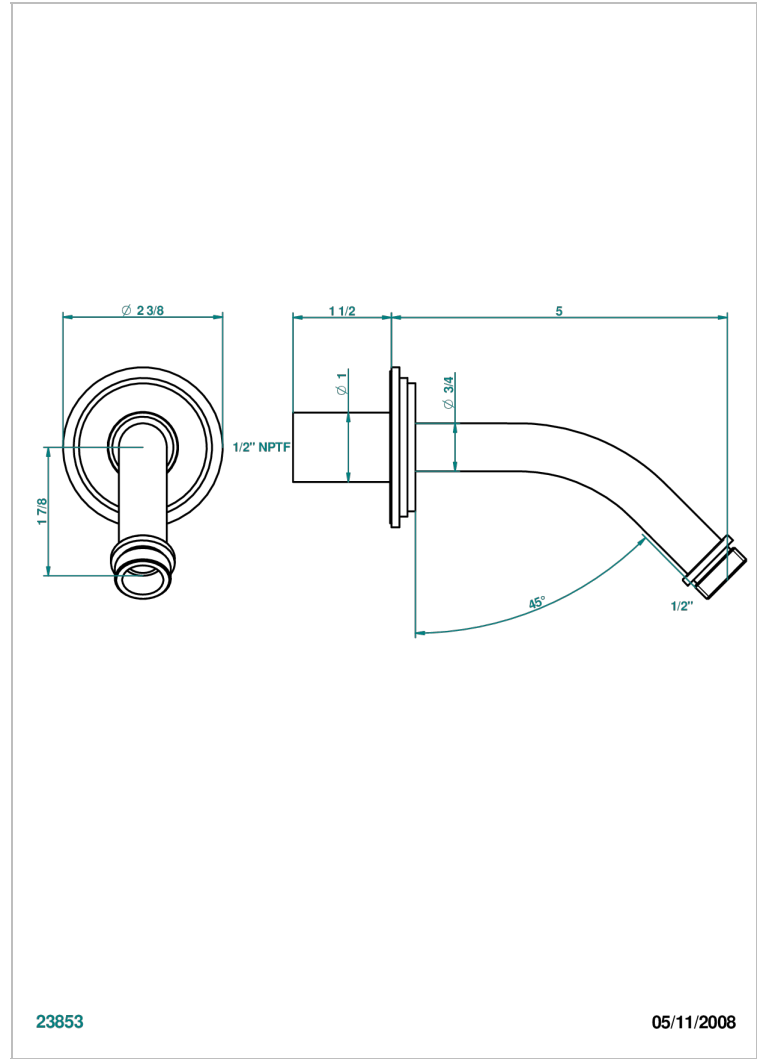

FAUBOURG BLACK PORCELAIN WITH LEVER HANDLES

G2M-82/US

Horizontal shower arm, 45°, lg: 4" 3/4

23853

05/11/2008

CHARACTERISTIC

- Faubourg black porcelain with lever handles
- Horizontal shower arm, 45°, lg: 4" 3/4