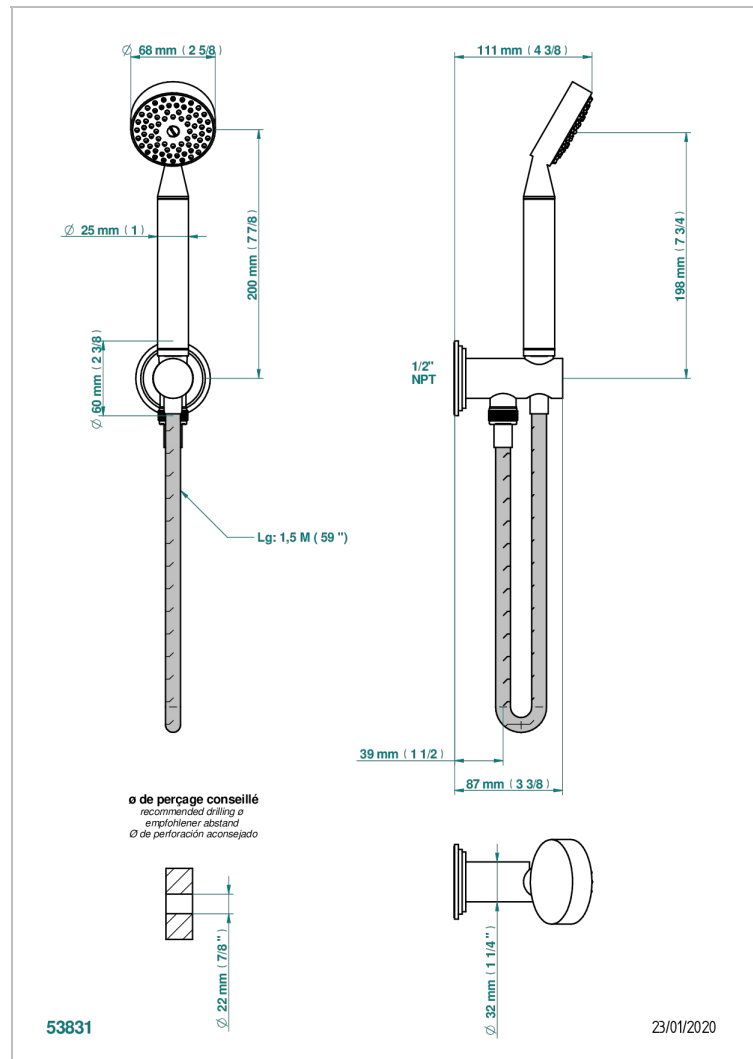

# FAUBOURG BLACK PORCELAIN

G2L-54/US

Wall mounted handshower with integrated fixed hook

THG<sup>®</sup>  
PARIS

## CHARACTERISTIC

- Faubourg black porcelain
- Wall mounted handshower with integrated fixed hook

## TECHNICAL SPECS

- Recommandé : 3 bars (max. 5 bars) - Advised : 43,5 psi (max. 72 psi)
- 9,5 l/min à 3 bars (2.5 gpm at 43.5 psi)