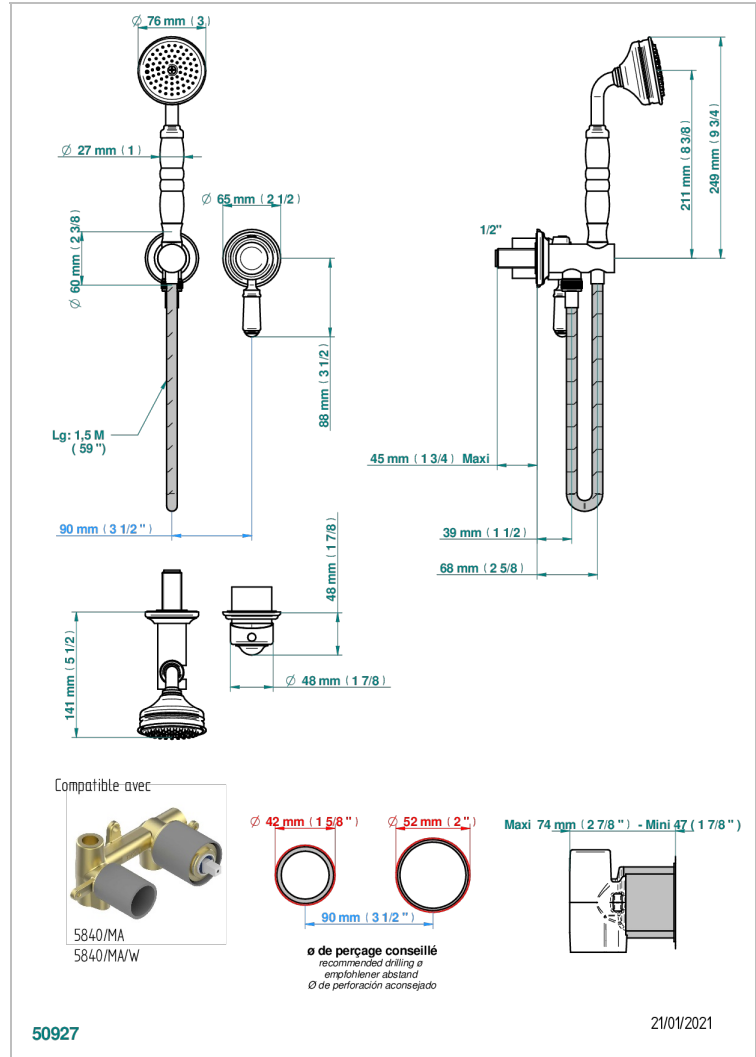

Trim only for wall mixer with complete handshower on hook

## CHARACTERISTIC

- Broadway
- Trim only for wall mixer with complete handshower on hook

## RELATED SKU'S

- Ref. G00-5840/MA Rough parts for concealed wall-mounted mixer with 1/2" outlet