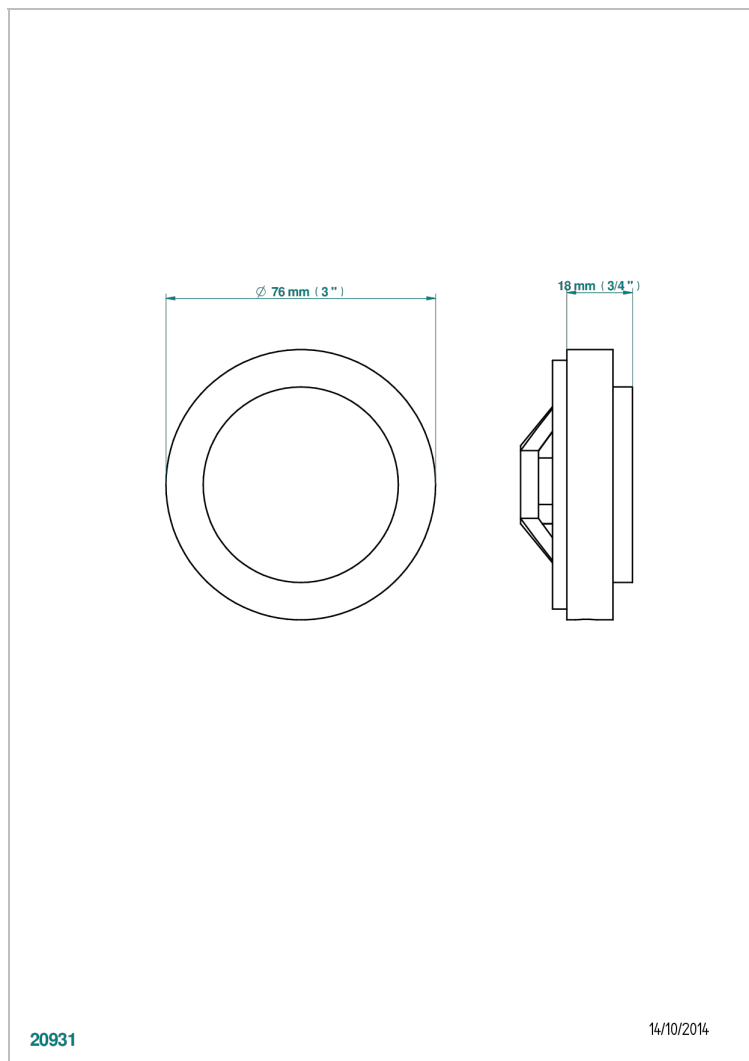

POMME CLEAR SATINY CRYSTAL

A42-301GEBUS

Control knob for Geberit waste overflow

THG[®]
PARIS

CHARACTERISTIC

- Pomme clear satiny crystal
- Control knob for Geberit waste overflow

AVAILABLE FINITIONS

Blush PVD - H62
Brass color PVD - H49
Brown bronze color PVD - F33
Chrome polished - A02
Chrome polished / gold polished - G02
Copper antique matt, coated - H07