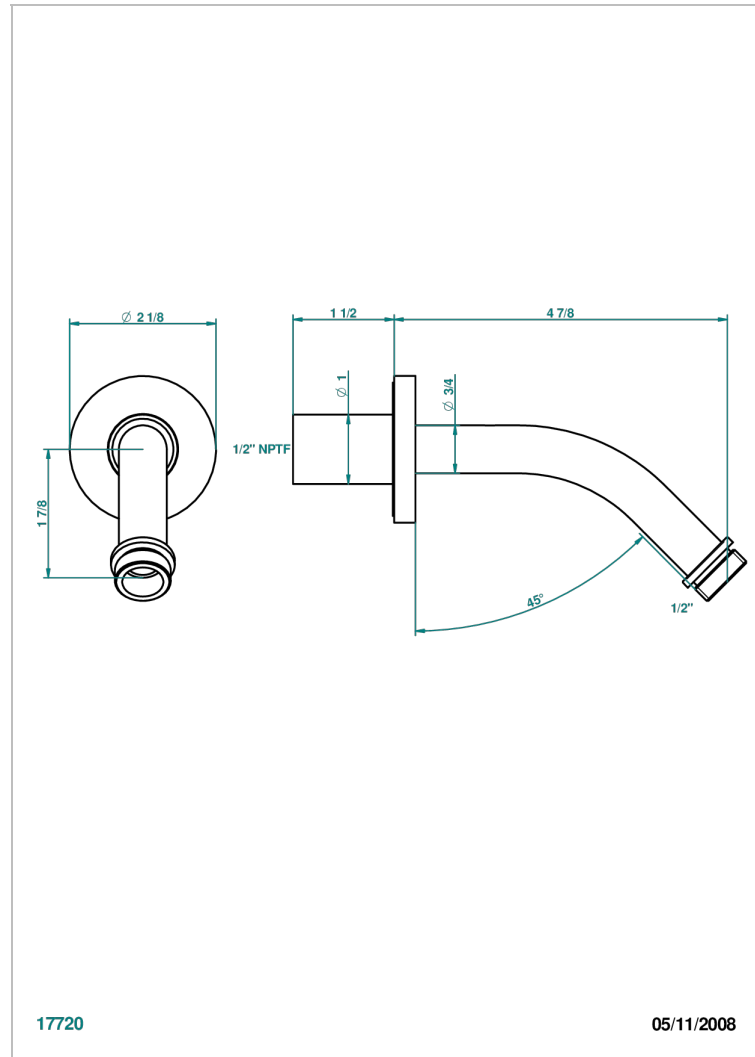

MOSSI CLEAR CRYSTAL

A2N-82/US

Horizontal shower arm, 45°, lg: 4" 3/4

THG[®]
PARIS

CHARACTERISTIC

- Mossi clear crystal
- Horizontal shower arm, 45°, lg: 4" 3/4

AVAILABLE FINITIONS

Blush PVD - H62
Brass color PVD - H49
Brown bronze color PVD - F33
Chrome polished - A02
Chrome polished / gold polished - G02
Copper antique matt, coated - H07