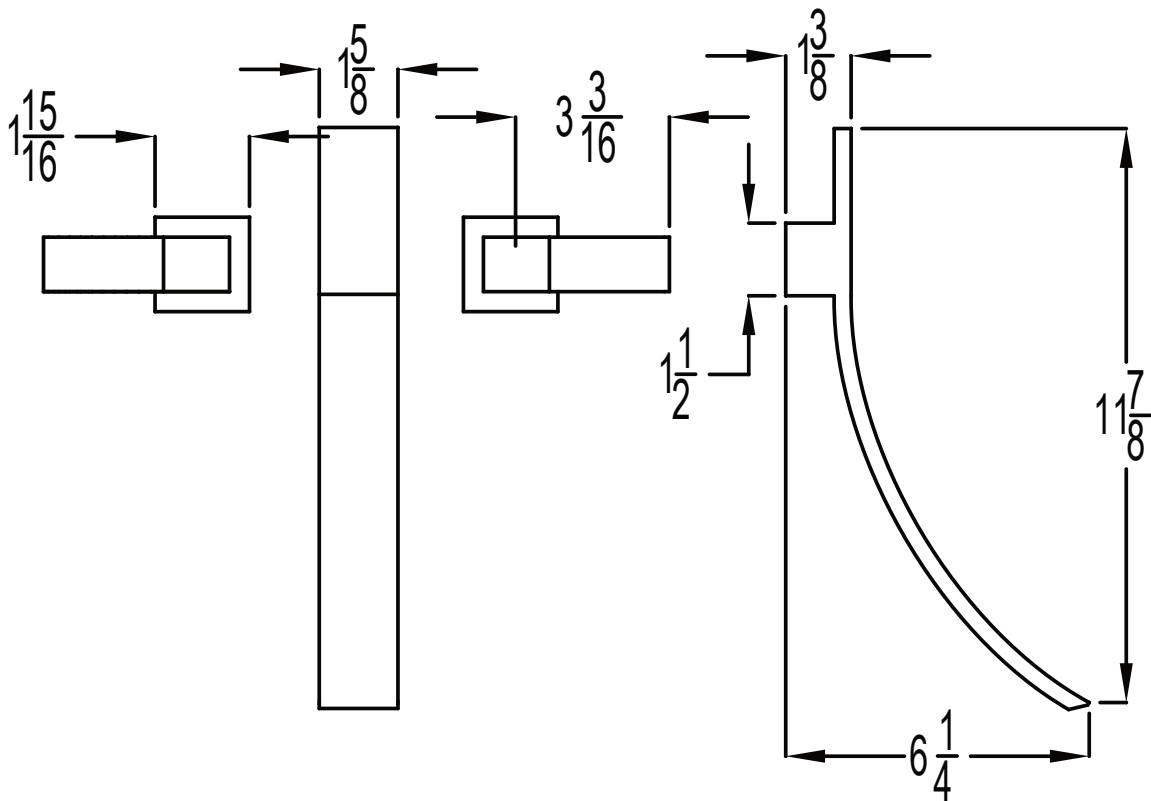

PRODUCT SPECIFICATION SHEET

ITEM # 9929CU-TM
TRIM
Wall mount Widespread lavatory set

- “CU” style handles
- Solid brass
- 1.2 GPM (CALGreen Compliant)
- VALVES NOT INCLUDED
- USE SA-CORNER-SET
- DRAIN ASSEMBLY NOT INCLUDED
- Pre-assembled handles
- 22 finishes available

The measurements shown are for reference only. Products and specifications shown are subject to change without notice.