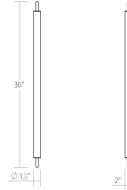

# Keel LED Bath Bar (3500K) Spec Sheet

SKU: 3833.25-35    Learn more at:  
<https://sonnemanlight.com/keel-led-bath-bar>

Description: A classically minimalist approach to functionality with its architectural sleekness. Keels Bath Bar is dramatically functional and modern. In addition to this Bath Bar, Keel is also available as a free-standing [Floor Lamp](#), suspended as a [Pendant](#), and wall-mounted as a [Wall Lamp](#). These crisply intersecting forms bring multiple lighting applications to the task with architectural precision.

## Dimensions

Height:	1.5"
Width:	36"
Extends:	2.25"
Minimum Extension:	2.25"
Maximum Extension:	2.25"
Size:	36"
Canopy/Backplate/Base Width:	36
Canopy/Backplate/Base Height:	1.5