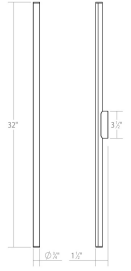

Project:

Fino LED Bath Bar (3500K) Spec Sheet

SKU: 3773.03-35 Learn more at:
<https://sonnemanlight.com/fino-led-bath-bar>

Description: Ultra thin and minimally scaled, these slender bars of powerful light are mounted in a fixed position on a wall or ceiling. The softly shaped mounting brackets have radiused ends on their linear section and can be mounted to a wall with the addition of a remotely placed LED driver. A 4.5" round [Fino Optional Wall Plate Kit](#) may be ordered in conjunction with a Fino LED Bath Bar. This accessory is featured in the bathroom images above, but is not included unless ordered separately.

Type #:

Dimensions

Height:	32"
Width:	32"
Extends:	1.5"
Minimum Extension:	1.5"
Maximum Extension:	1.5"
Size:	32"
Canopy/Backplate/Base Width:	0.5
Canopy/Backplate/Base Height:	3.25

Electrical Specs

Bulb(s) Included?:	Yes
Bulb 1 Type:	Integral LED
Bulb Quantity:	1
Input Voltage:	120VAC
Wattage:	17
Initial Lumens:	1700
Delivered Lumens:	1110
Color Temperature:	3500K
CRI:	90
Power Supply Type:	Driver
Power Supply Quantity:	1
Power Supply Location:	Remote
Dimming Type:	TRIAC/ELV
Bulb Max Wattage:	17

Installation

Installation:	Licensed electrician required
Installation Orientation:	Any Orientation

Shipping

Carton 1 L x W x H:	3" X 3" X 38"
Carton 1 Gross Weight:	3 LBS

Shade

Shade 1 Material:	Optical Acrylic
-------------------	-----------------