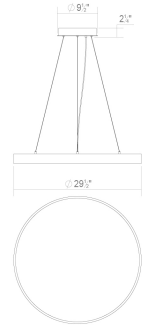

## Pi 30" Round LED Pendant Spec Sheet

SKU: 3745.25    Learn more at:  
<https://sonnemanlight.com/pi-led-pendant>

Description: With the essence of a circle, Pi projects radiant LED illumination . It is impossible to improve upon the simplicity of solid geometry. Suspended or [Surface Mounted](#) in four sizes, the architectural presence of pi punctuates the less is more idiom of Mies.

### Dimensions

Height: 2.25  
Diameter: 29.5  
Size: 30"