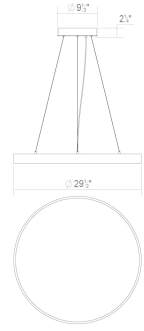

Project:

Pi 30" Round LED Pendant (3500K) Spec Sheet

SKU: 3745.25-35 Learn more at:
<https://sonnemanlight.com/pi-led-pendant>

Description: With the essence of a circle, Pi projects radiant LED illumination . It is impossible to improve upon the simplicity of solid geometry. Suspended or [Surface Mounted](#) in four sizes, the architectural presence of pi punctuates the less is more idiom of Mies.

Type #:

Dimensions

Height: 2.25
Diameter: 29.5
Size: 30"

Electrical Specs

Bulb(s) Included?: Yes
Bulb 1 Type: Integral LED
Bulb Quantity: 1
Input Voltage: 120-277VAC
Wattage: 72
Initial Lumens: 9700
Delivered Lumens: 6600
Color Temperature: 3500K
CRI: 90
Power Supply Type: Driver
Power Supply Quantity: 1
Power Supply Location: Canopy
Dimming Type: TRIAC/ELV/0-10V

Installation

Installation: Licensed electrician required
Cord Length: 20' Adjustable Cord/Cable
Minimum Hanging Height: 16
Maximum Hanging Height: 242

Shade

Shade 1 Material: Metal
Shade 2 Material: Acrylic
Shade 2 Color: Optical