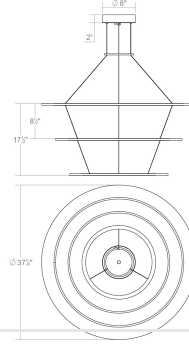

## Dimensions

Height: 17  
Diameter: 37.25  
Size: Large Triple LED Ring Pendant