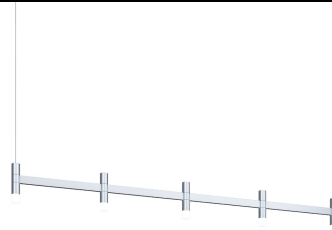

# Systema Staccato Linear Pendant Spec Sheet

SKU: 1785.16 Learn more at:  
<https://sonnemanlight.com/systema-staccato-linear-pendant>

Description: Lightly scaled geometric elements form expansive intersecting or linear constructions of modern minimalism in a variety of configurations with a range of available luminaires. Crisp rectilinear bars support minimal tubular elements with luminous trims, extensions, or shaded reflectors for general and directed lighting functionality. Systema Staccato Linear Pendants are available in multiple sizes and are easy to customize with cone, pan, or drum shades. The Systema Staccato Linear Pendant includes Drum Trims. If you are not using a configuration with shades, you can select [alternate trims](#), which can be ordered separately.

## Dimensions

Height: 6  
Length: 57.25"  
Diameter: 48  
Size: 5 Light