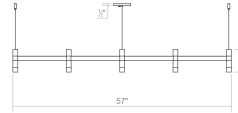

# Systema Staccato Linear Pendant Spec Sheet

SKU: 1785.16 Learn more at:  
<https://sonnemanlight.com/systema-staccato-linear-pendant>

Description: Lightly scaled geometric elements form expansive intersecting or linear constructions of modern minimalism in a variety of configurations with a range of available luminaires. Crisp rectilinear bars support minimal tubular elements with luminous trims, extensions, or shaded reflectors for general and directed lighting functionality. Systema Staccato Linear Pendants are available in multiple sizes and are easy to customize with cone, pan, or drum shades. The Systema Staccato Linear Pendant includes Drum Trims. If you are not using a configuration with shades, you can select [alternate trims](#), which can be ordered separately.

## Dimensions

Height: 6  
Length: 57.25"  
Diameter: 48  
Size: 5 Light