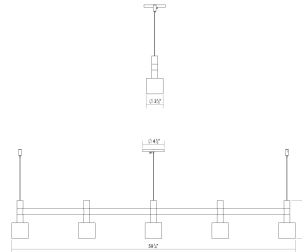

Project:

Systema Staccato 5-Light Linear Pendant w/Drum Shades Spec Sheet

SKU: 1785.14-CYL Learn more at:
<https://sonnemanlight.com/systema-staccato-linear-pendant>

Description: Lightly scaled geometric elements form expansive intersecting or linear constructions of modern minimalism in a variety of configurations with a range of available luminaires. Crisp rectilinear bars support minimal tubular elements with luminous trims, extensions, or shaded reflectors for general and directed lighting functionality. Systema Staccato Linear Pendants are available in multiple sizes and are easy to customize with cone, pan, or drum shades. The Systema Staccato Linear Pendant includes Drum Trims. If you are not using a configuration with shades, you can select [alternate trims](#), which can be ordered separately.

Type #:

Dimensions

Height:	6
Width:	3.5"
Length:	57.25"
Minimum Extension:	7.5
Diameter:	48
Size:	5 Light

Electrical Specs

Bulb(s) Included?:	Yes
Bulb 1 Type:	Integral LED
Bulb Quantity:	5
Input Voltage:	120VAC
Wattage:	21
Initial Lumens:	1500
Delivered Lumens:	750
Color Temperature:	3000K
CRI:	90
Power Supply Type:	Driver
Power Supply Quantity:	1
Power Supply Location:	Outlet Box
Dimming Type:	TRIAC/ELV

Installation

Installation:	Licensed electrician required
Sloped Ceiling Compatible?:	Not Compatible
Cord Length:	20' Adjustable Cable
Minimum Hanging Height:	7.5
Maximum Hanging Height:	246

Shade

Shade 1 Material:	Acrylic
-------------------	---------