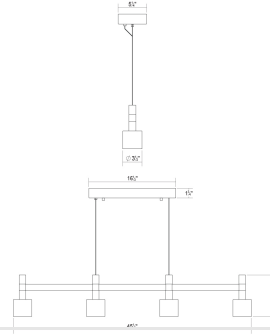

# Systema Staccato 4-Light Linear Pendant w/Drum Shades Spec Sheet

SKU: 1784.16-CYL Learn more at:  
<https://sonnemanlight.com/systema-staccato-linear-pendant>

Description: Lightly scaled geometric elements form expansive intersecting or linear constructions of modern minimalism in a variety of configurations with a range of available luminaires. Crisp rectilinear bars support minimal tubular elements with luminous trims, extensions, or shaded reflectors for general and directed lighting functionality. Systema Staccato Linear Pendants are available in multiple sizes and are easy to customize with cone, pan, or drum shades. The Systema Staccato Linear Pendant includes Drum Trims. If you are not using a configuration with shades, you can select [alternate trims](#), which can be ordered separately.

## Dimensions

Height:	6
Width:	3.5"
Length:	43.25"
Diameter:	48
Size:	4 Light