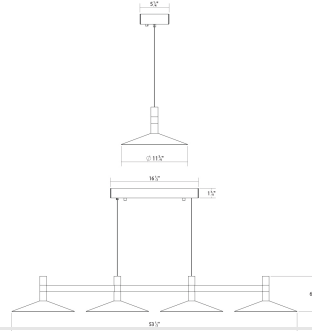

Project:

Systema Staccato 4-Light Linear Pendant w/Shallow Cone Shades Spec Sheet

SKU: 1784.16-CON Learn more at:
<https://sonnemanlight.com/systema-staccato-linear-pendant>

Description: Lightly scaled geometric elements form expansive intersecting or linear constructions of modern minimalism in a variety of configurations with a range of available luminaires. Crisp rectilinear bars support minimal tubular elements with luminous trims, extensions, or shaded reflectors for general and directed lighting functionality. Systema Staccato Linear Pendants are available in multiple sizes and are easy to customize with cone, pan, or drum shades. The Systema Staccato Linear Pendant includes Drum Trims. If you are not using a configuration with shades, you can select [alternate trims](#), which can be ordered separately.

Type #:

Dimensions

Height:	6
Width:	11.75"
Length:	43.25"
Minimum Extension:	8
Diameter:	48
Size:	4 Light

Electrical Specs

Bulb(s) Included?:	Yes
Bulb 1 Type:	Integral LED
Bulb Quantity:	4
Input Voltage:	120VAC
Wattage:	18
Initial Lumens:	1200
Delivered Lumens:	600
Color Temperature:	3000K
CRI:	90
Power Supply Type:	Driver
Power Supply Quantity:	1
Power Supply Location:	Outlet Box
Dimming Type:	TRIAC/ELV

Installation

Installation:	Licensed electrician required
Sloped Ceiling Compatible?:	Not Compatible
Cord Length:	20' Adjustable Cable
Minimum Hanging Height:	8
Maximum Hanging Height:	246

Shade

Shade 1 Material:	Acrylic
-------------------	---------