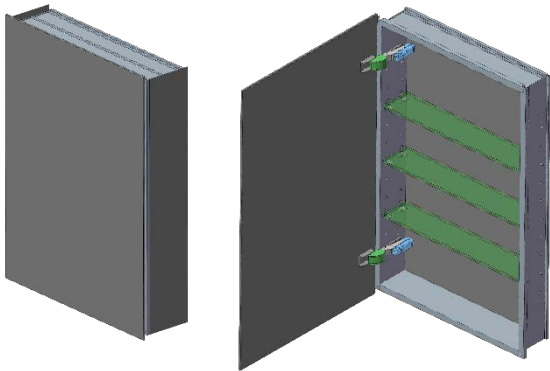

SIDLER®

Model#	10.23316.000
Model	1/23" x 31" x 6"

Including:

- Silverlasting™ double-sided mirror doors (left and right option)
- 3 Glass shelves
- Blum soft-close hinges
- Mirrored interior
- Anodized aluminum body

Recessed

(Rough Opening 22 5/16" x 29 5/16")

Surface Mount

7626 Winston Street
Burnaby, BC V5A 2H4
CANADA

Phone: 604 415 2422
Toll Free: 888 415 2422
Fax: 604 415 2433

info@sidler-international.com
www.sidler-international.com