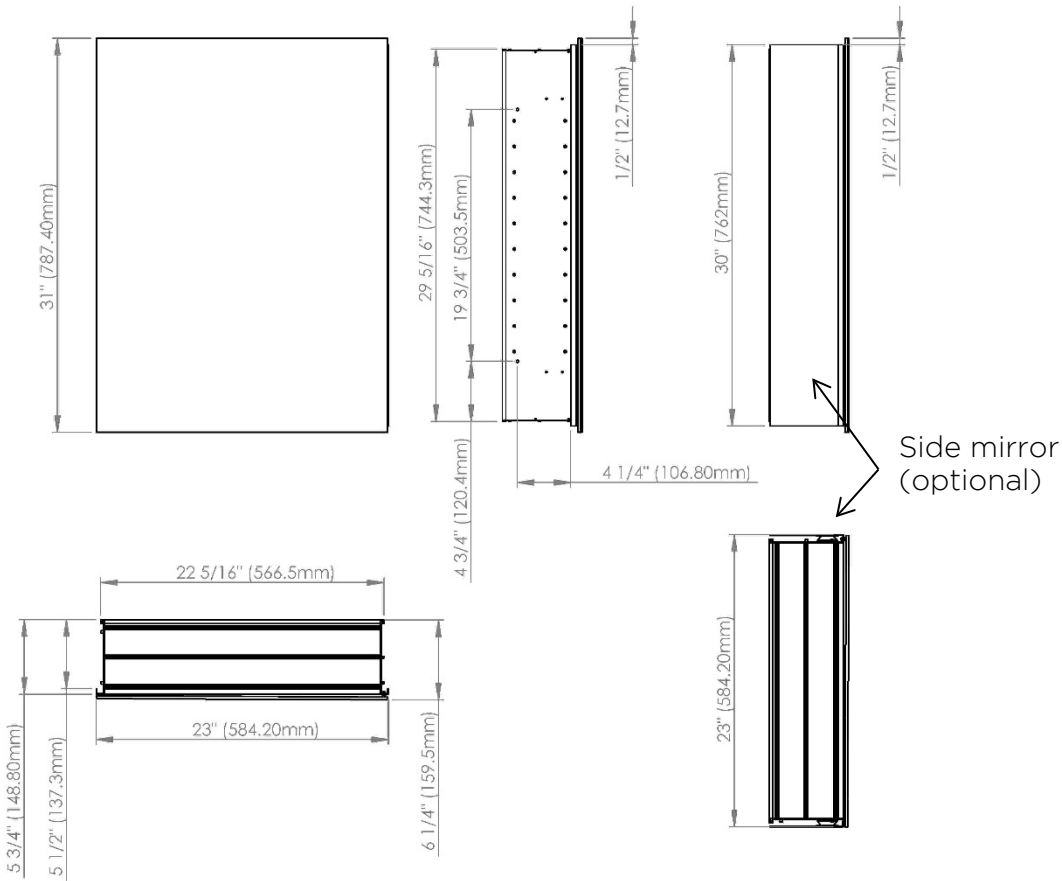

SIDLER®

Model#	10.23316.000
Model	1/23" x 31" x 6"

Including:

- Silverlasting™ double-sided mirror doors (left and right option)
- 3 Glass shelves
- Blum soft-close hinges
- Mirrored interior
- Anodized aluminum body

Recessed

(Rough Opening 22 5/16" x 29 5/16")

Surface Mount

7626 Winston Street
Burnaby, BC V5A 2H4
CANADA

Phone: 604 415 2422
Toll Free: 888 415 2422
Fax: 604 415 2433

info@sidler-international.com
www.sidler-international.com