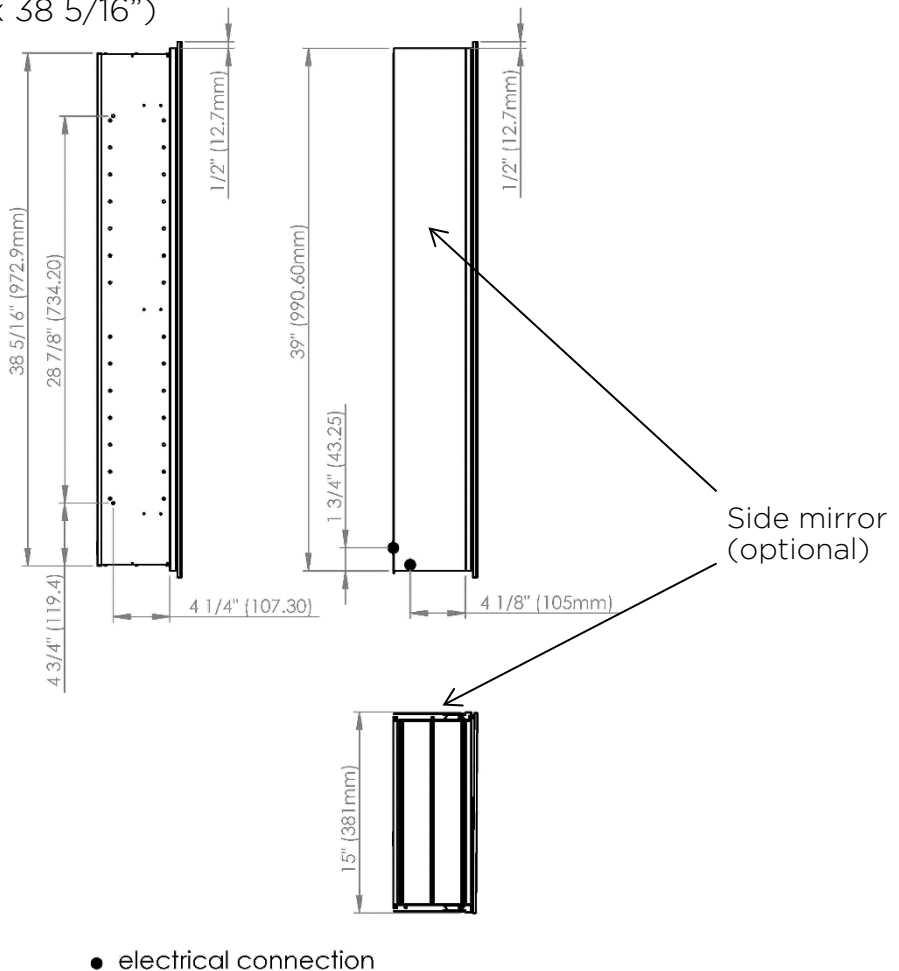

Surface Mount

7626 Winston Street
Burnaby, BC V5A 2H4
CANADA

Phone: 604 415 2422
Toll Free: 888 415 2422
Fax: 604 415 2433

info@sidler-international.com
www.sidler-international.com