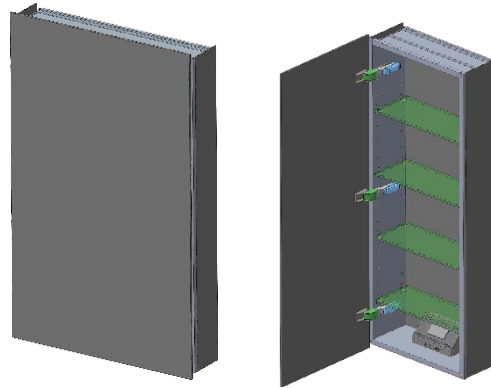

# SIDLER®

|        |                 |
|--------|-----------------|
| Model# | 10.15406.001    |
| Model  | 1/15-1/6" x 40" |

## Including:

- Electrical Outlet
- Silverlasting™ double-sided mirror doors (left and right option)
- 4 Glass shelves
- Blum soft-close hinges
- Mirrored interior
- Anodized aluminum body

## Recessed (Rough Opening 14 5/16" x 38 5/16")