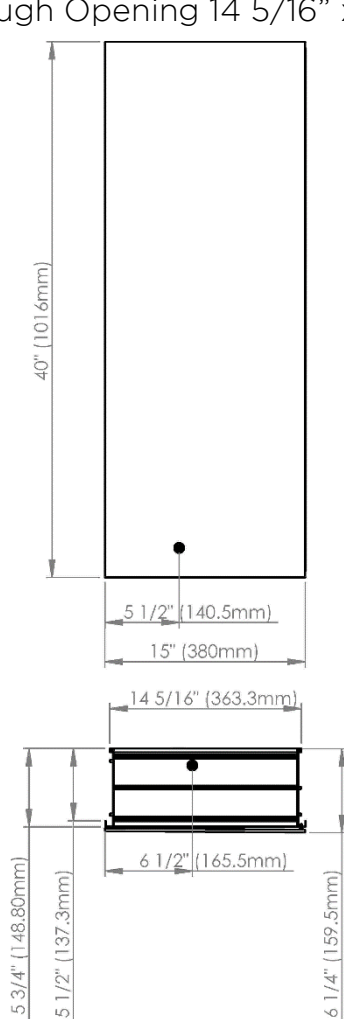

# SIDLER®

|        |                 |
|--------|-----------------|
| Model# | 10.15406.001    |
| Model  | 1/15-1/6" x 40" |

## Recessed (Rough Opening 14 5/16" x 38 5/16")