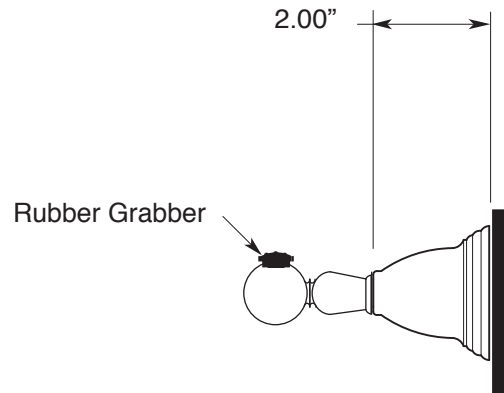

FEATURES:

- All brass construction.
- Available in all Sigma finishes. Warranty varies according to finish selection.
- Mounting bracket and screws are supplied.

Accessories

Series 08
Robe Hook
1.08RH00

TOP VIEW

FRONT VIEW

SIDE VIEW