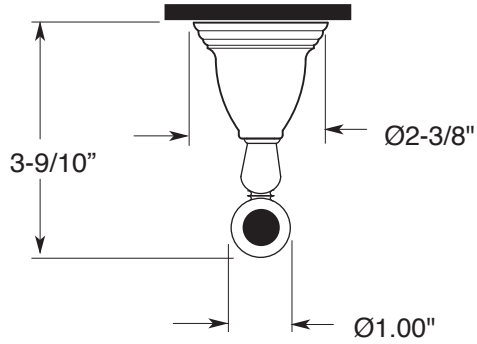

FEATURES:

- All brass construction.
- Available in all Sigma finishes. Warranty varies according to finish selection.
- Mounting bracket and screws are supplied.

Accessories

Series 08
Robe Hook
1.08RH00

TOP VIEW

FRONT VIEW

SIDE VIEW