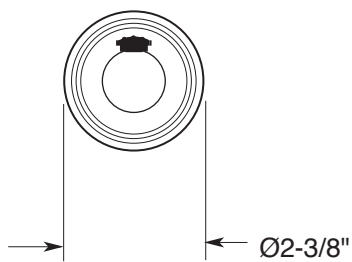

FEATURES:

- All brass construction.
- Available in all Sigma finishes. Warranty varies according to finish selection.
- Mounting bracket and screws are supplied.

Accessories

Series 08
Robe Hook
1.08RH00

TOP VIEW

FRONT VIEW

SIDE VIEW