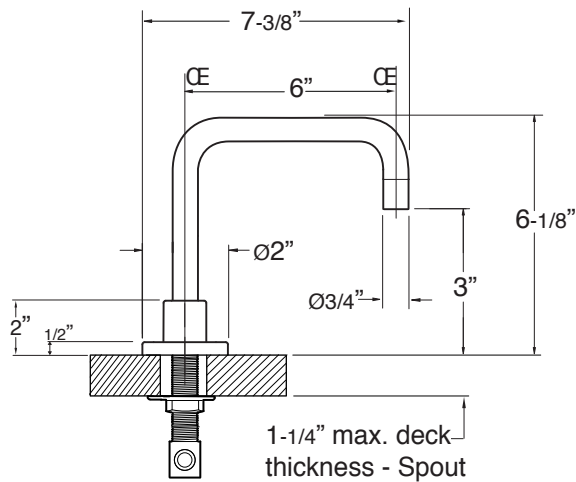

FEATURES:

- All brass construction. Flexible hoses designed to be installed on 8" to 16" centers. Includes soft touch drain assembly. P/N 18.11.052
- Lever style handles with inside screw attachment.
- 20 PT. 1/4-turn ceramic disc valve cartridge.
- Available in all finishes. Warranty varies according to finish selection.
- Standard aerator is limited to 1.2 gpm.
- Certified to meet or exceed the following codes and standards:
ASME A112.18.1/CSAB 125.1-2012

Series 4400

**Widespread Lavatory
Carina Handle**

1.442808

NOTE: Spout and valves install through 1-1/4" diameter holes

Note: Measurements are subject to change or cancellation. No responsibility is assumed for use of superseded or voided pages.