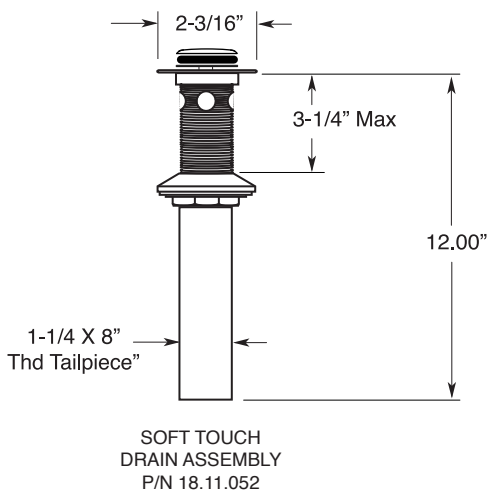

FEATURES:

- All brass construction. Flexible hoses designed to be installed on 8" to 16" centers. Includes soft touch drain assembly. P/N 18.11.052
- Lever style handles with inside screw attachment.
- 20 PT. 1/4-turn ceramic disc valve cartridge.
- Available in all finishes. Warranty varies according to finish selection.
- Standard aerator is limited to 1.2 gpm.
- Certified to meet or exceed the following codes and standards:
ASME A112.18.1/CSAB 125.1-2012

Series 4400

**Widespread Lavatory
Carina Handle**

1.442808

NOTE: Spout and valves install through 1-1/4" diameter holes

Note: Measurements are subject to change or cancellation. No responsibility is assumed for use of superseded or voided pages.