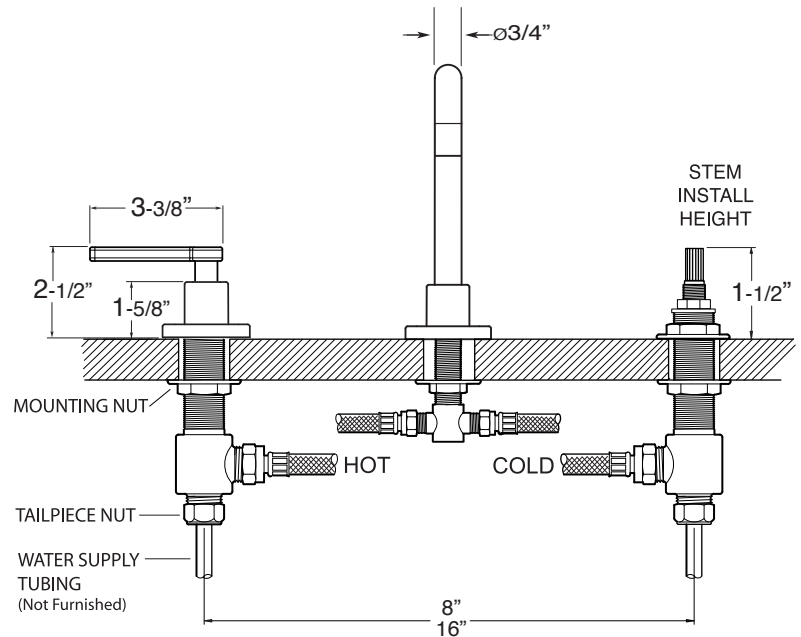

FEATURES:

- All brass construction. Flexible hoses designed to be installed on 8" to 16" centers. Includes soft touch drain assembly. P/N 18.11.052
- Lever style handles with inside screw attachment.
- 20 PT. 1/4-turn ceramic disc valve cartridge.
- Available in all finishes. Warranty varies according to finish selection.
- Standard aerator is limited to 1.2 gpm.
- Certified to meet or exceed the following codes and standards:
ASME A112.18.1/CSAB 125.1-2012

Series 4400

**Widespread Lavatory
Carina Handle**

1.442808

NOTE: Spout and valves install through 1-1/4" diameter holes

Note: Measurements are subject to change or cancellation. No responsibility is assumed for use of superseded or voided pages.