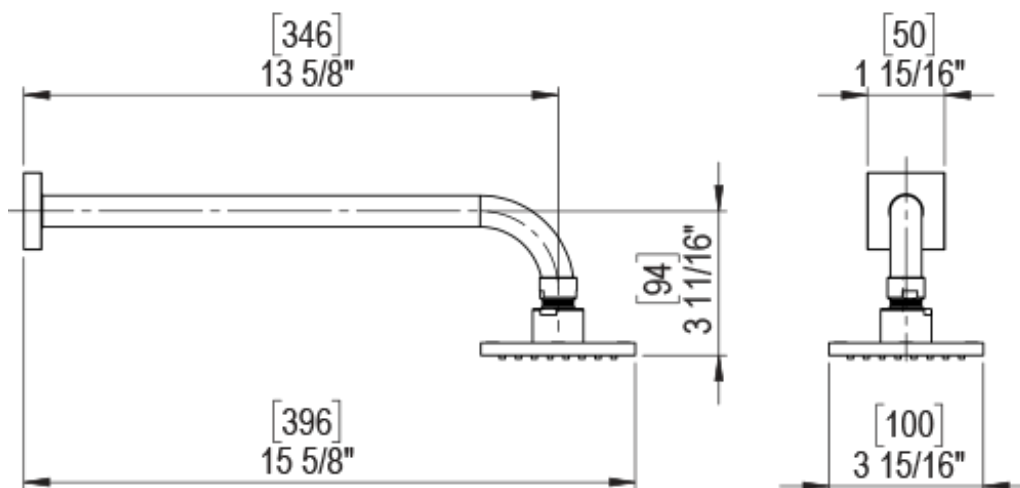

ADJUSTABLE SLIDE BAR WITH HAND HELD SHOWER ASSEMBLY

WALL MOUNT TUB SPOUT

THREE WAY DIVERTER WITH SHUT-OFFS IN BETWEEN FUNCTIONS

4" SHOWER HEAD WITH WALL MOUNT 16" SHOWER ARM & FLANGE

TEMPERATURE CONTROL VALVE WITH STOPS

INTEGRAL SUPPLY WITH 1/2" NPT X 1/2" NPSM X 3" NIPPLE