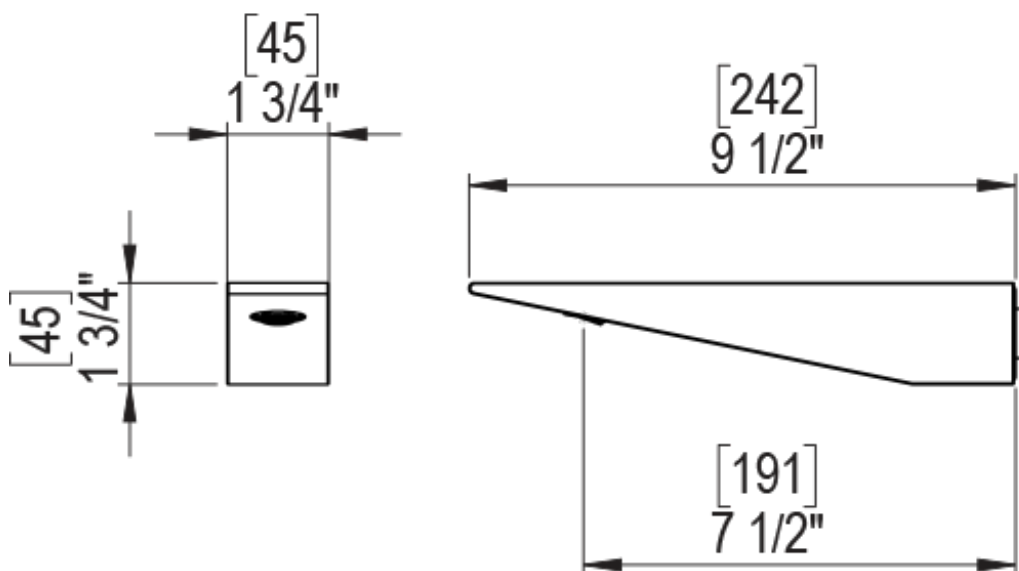

ADJUSTABLE SLIDE BAR WITH HAND HELD SHOWER ASSEMBLY

WALL MOUNT TUB SPOUT

THREE WAY DIVERTER WITH SHUT-OFFS IN BETWEEN FUNCTIONS

4" SHOWER HEAD WITH WALL MOUNT 16" SHOWER ARM & FLANGE

TEMPERATURE CONTROL VALVE WITH STOPS

INTEGRAL SUPPLY WITH 1/2" NPT X 1/2" NPSM X 3" NIPPLE