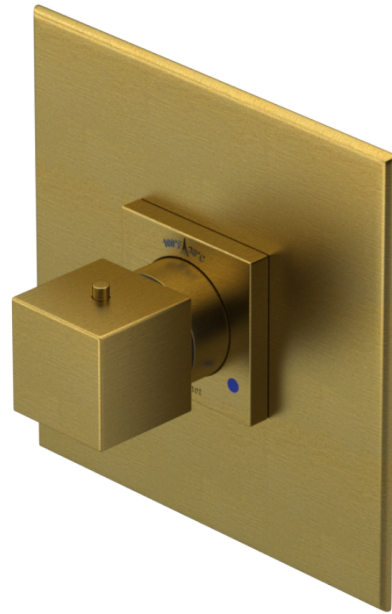

ADJUSTABLE SLIDE BAR WITH HAND HELD SHOWER ASSEMBLY

WALL MOUNT TUB SPOUT

THREE WAY DIVERTER WITH SHUT-OFFS IN BETWEEN FUNCTIONS

4" SHOWER HEAD WITH WALL MOUNT 16" SHOWER ARM & FLANGE

TEMPERATURE CONTROL VALVE WITH STOPS

INTEGRAL SUPPLY WITH 1/2" NPT X 1/2" NPSM X 3" NIPPLE