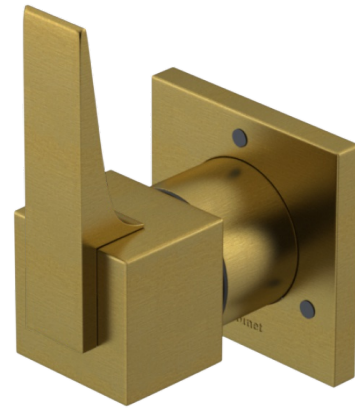

ADJUSTABLE SLIDE BAR WITH HAND HELD SHOWER ASSEMBLY

WALL MOUNT TUB SPOUT

THREE WAY DIVERTER WITH SHUT-OFFS IN BETWEEN FUNCTIONS

4" SHOWER HEAD WITH WALL MOUNT 16" SHOWER ARM & FLANGE

TEMPERATURE CONTROL VALVE WITH STOPS

INTEGRAL SUPPLY WITH 1/2" NPT X 1/2" NPSM X 3" NIPPLE