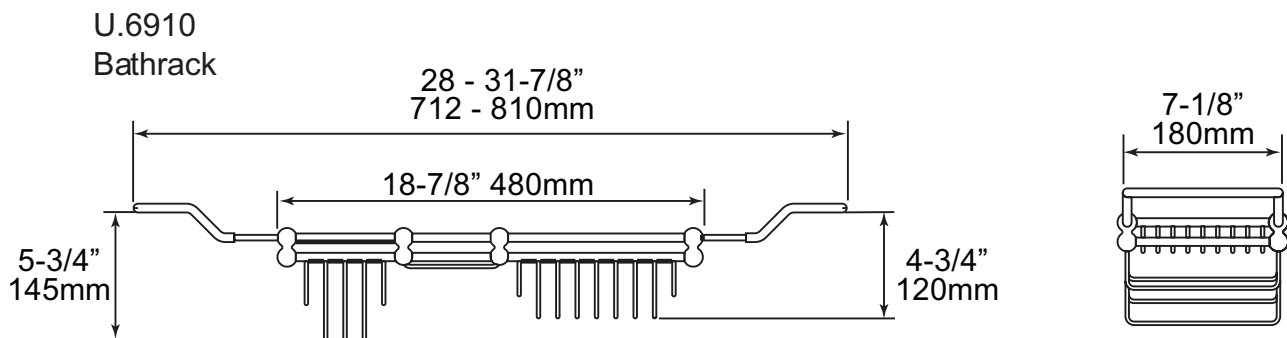

For warranty or additional information, contact:

US Customers

U.S.A.
houseofrohl.com/support
1-800-777-9762

Canadian Customers

QUEBEC / MARITIMES / WESTERN CANADA
houseofrohl.ca/support
1-866-473-8442

ONTARIO
houseofrohl.ca/support
1-800-287-5354