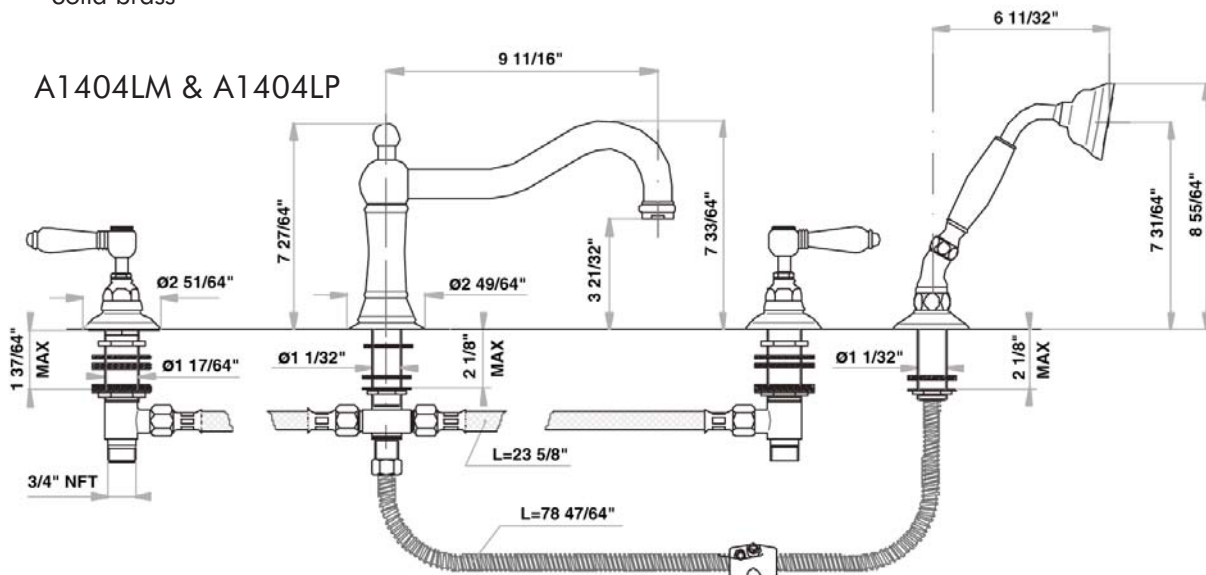

A1404LM & A1404LP