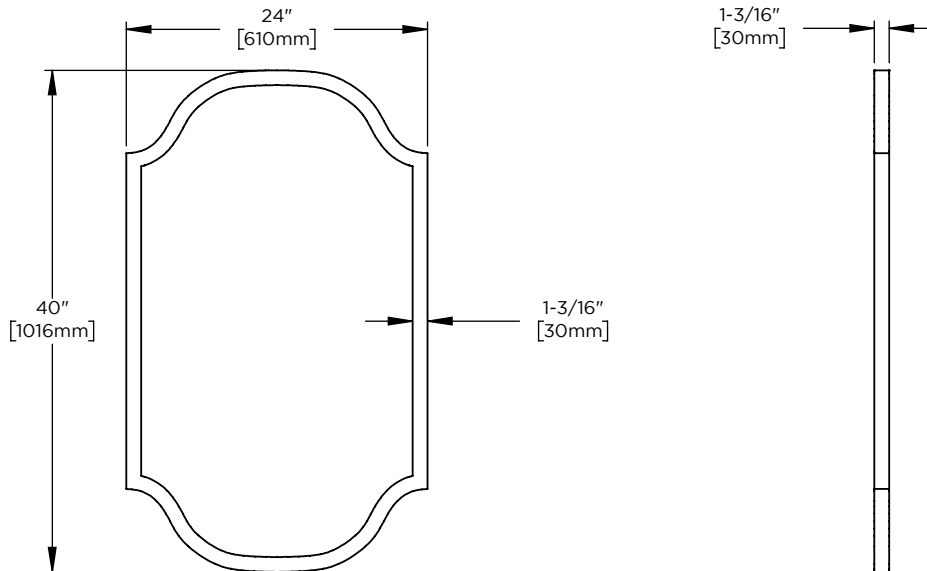

**Features**

- Decorative mirror with hand finished metal frame
- Can be mounted in portrait or landscape orientation

**Materials & Construction**

- Stainless steel frame
- Structural MDF backing
- Includes all required mounting hardware

**Options**

- Available in:  
 CM2440S68, Iron Black  
 CM2440S88, Antique Bronze
- Compliments Craft Series designs and finishes

**Dimensions**

Width: 24"

Height: 40"

**Model Number Key**

PRODUCT LINE	CATEGORY	WIDTH	HEIGHT	STYLE	FINISH OPTIONS
C = Craft Series	M = Mirror	24"	40"	S = Scalloped Metal	(See above)

Scalloped Metal Mirror CM2440S