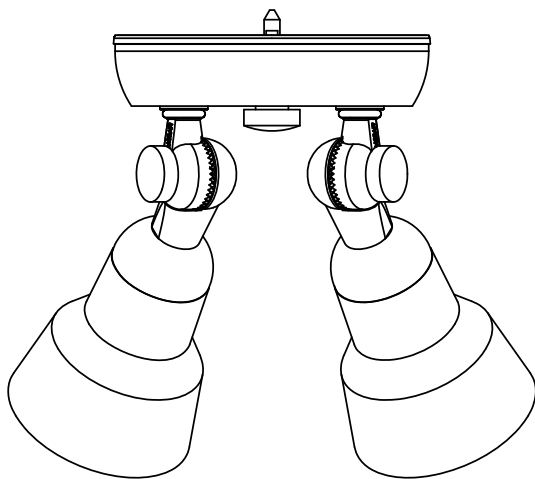

GU-B2 series

GU-B2 - White
GU-B2 - Bronze
GU-B2 - Satin aluminum

Use with Maximum
50 watt GU-10 lamps

Suitable for wet locations
when aimed below the
horizontal and caulked to
the mounting surface

Remcraft Lighting Products