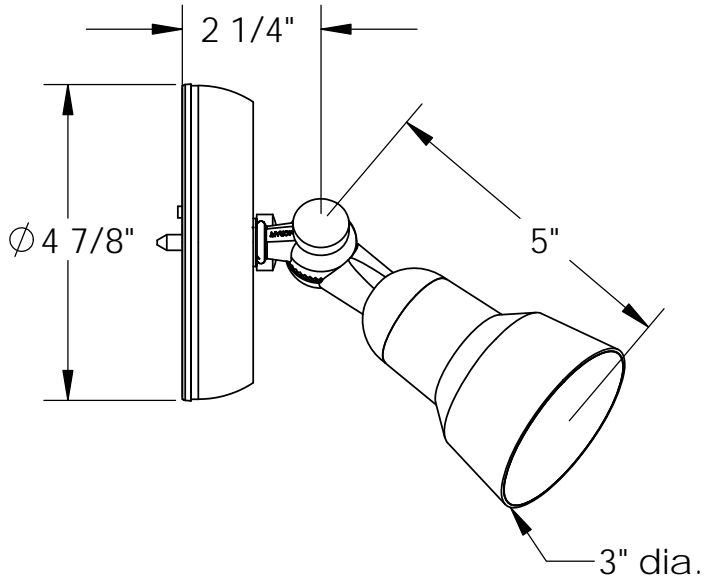

GU-B2 series

GU-B2 - White
GU-B2 - Bronze
GU-B2 - Satin aluminum

Use with Maximum
50 watt GU-10 lamps

Suitable for wet locations
when aimed below the
horizontal and caulked to
the mounting surface

Remcraft Lighting Products