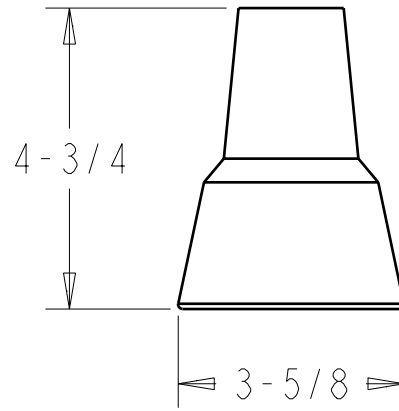

Use with PAR-20 or R 20 lamps to 75 watts

**Remcraft Lighting Products - Miami, FL 33054**

Part #

Material

2040 Series

SCALE 0.330