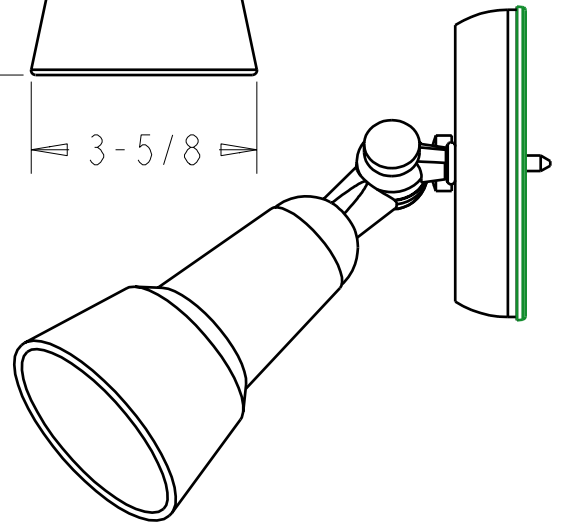

Use with PAR-20 or R 20 lamps to 75 watts

**Remcraft Lighting Products - Miami, FL 33054**

Part #

Material

2040 Series

SCALE 0.330