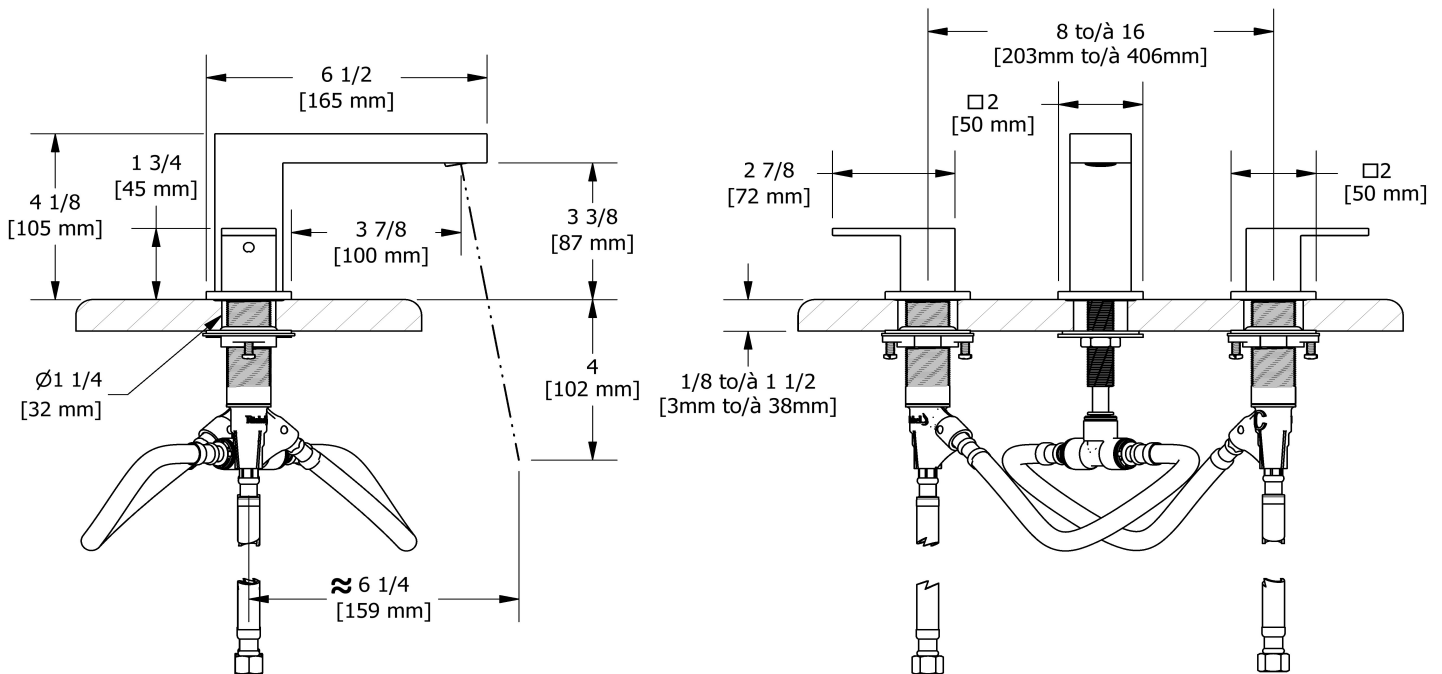

8" lavatory faucet
US08

Specifications

Descriptions

- Ceramic cartridge
- Push drain
- 3/8" speedway compression

Certifications

- ASME A112.18.1
- ADA

Sizes, models and finishes may differ from those presented.