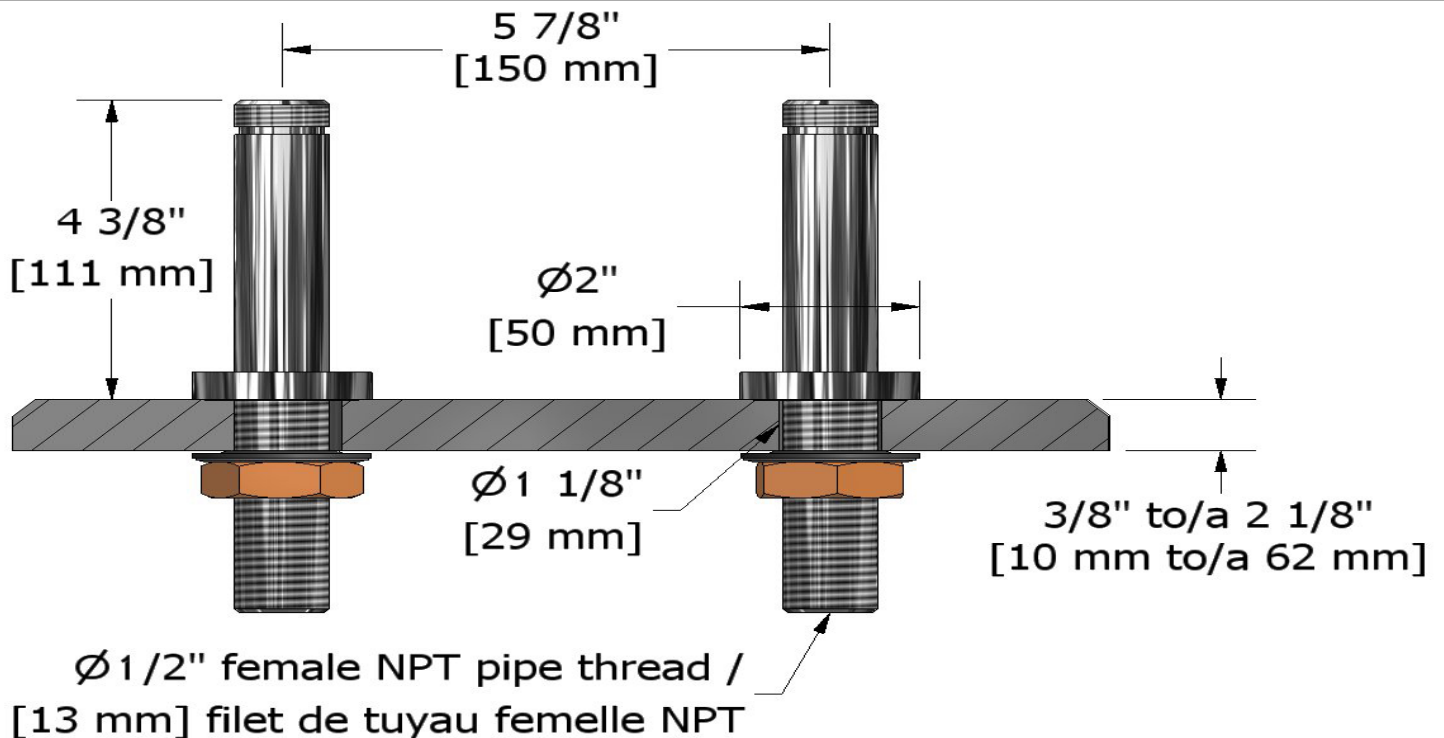

10 cm (4") deck-mount riser pair

TU04

Specifications

Descriptions

- Round flange
- 3/4" outlet male
- 1/2" inlet female NPT
- Pair

Available colors

- C : Chrome
- BN : Brushed Nickel (PVD)
- PN : Polished Nickel (PVD)

Certifications

- CSA B125.1
- ASME A112.18.1
- CMR248 Approval

cUPC®

Sizes, models and finishes may differ from thoses presented.

Warranty

This **Riobel Inc.** product you have purchased carries a Limited Lifetime Warranty on the chrome, PVD finish, blacks and all working parts and is guaranteed from the initial purchase date against all manufacturing defects. All other finishes, including plastic components, are guaranteed for one year. All electric and/or electronic parts are covered by a 5-year limited warranty.