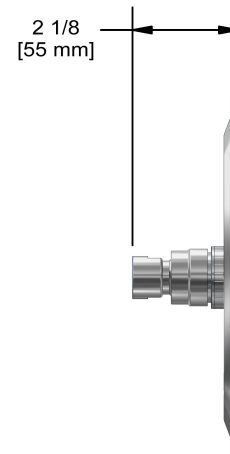

Sizes, models and finishes may differ from thoses presented.

Warranty

This **Riobel Inc.** product you have purchased carries a Limited Lifetime Warranty on the chrome, PVD finish, blacks and all working parts and is guaranteed from the initial purchase date against all manufacturing defects. All other finishes, including plastic components, are guaranteed for one year. All electric and/or electronic parts are covered by a 5-year limited warranty.

Customer Service

Ontario, West Canada : 888-287-5354 Quebec, Maritimes, United States : 866-473-8442