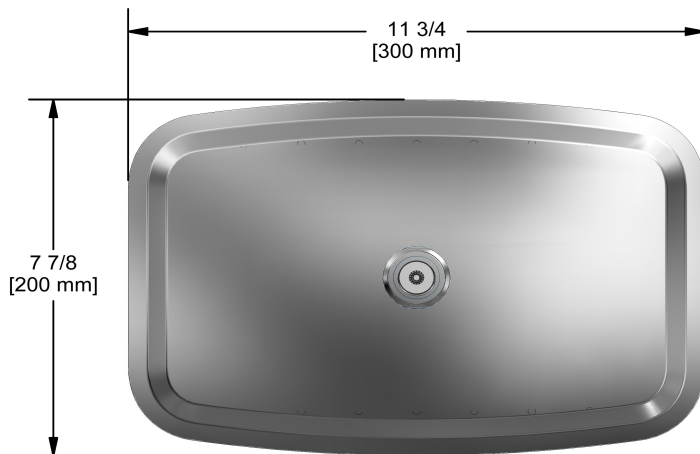

Sizes, models and finishes may differ from thoses presented.

Warranty

This **Riobel Inc.** product you have purchased carries a Limited Lifetime Warranty on the chrome, PVD finish, blacks and all working parts and is guaranteed from the initial purchase date against all manufacturing defects. All other finishes, including plastic components, are guaranteed for one year. All electric and/or electronic parts are covered by a 5-year limited warranty.

Customer Service

Ontario, West Canada : 888-287-5354 Quebec, Maritimes, United States : 866-473-8442