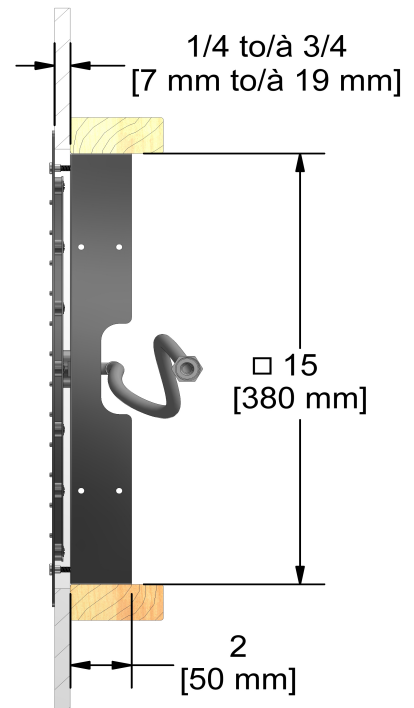

42 cm (16½") built-in shower head
485

Specifications

Descriptions

- Scale-free
- G½" inlet female
- Stainless steel

Available colors

- C : Chrome

Available flow

- 7.6 L/min, 2.0 gpm (US) 60psi

Certifications

- CSA B125.1
- ASME A112.18.1
- CMR248 Approval

cUPC®

Sizes, models and finishes may differ from those presented.

Warranty

This **Riobel Inc.** product you have purchased carries a Limited Lifetime Warranty on the chrome, PVD finish, blacks and all working parts and is guaranteed from the initial purchase date against all manufacturing defects. All other finishes, including plastic components, are guaranteed for one year. All electric and/or electronic parts are covered by a 5-year limited warranty.