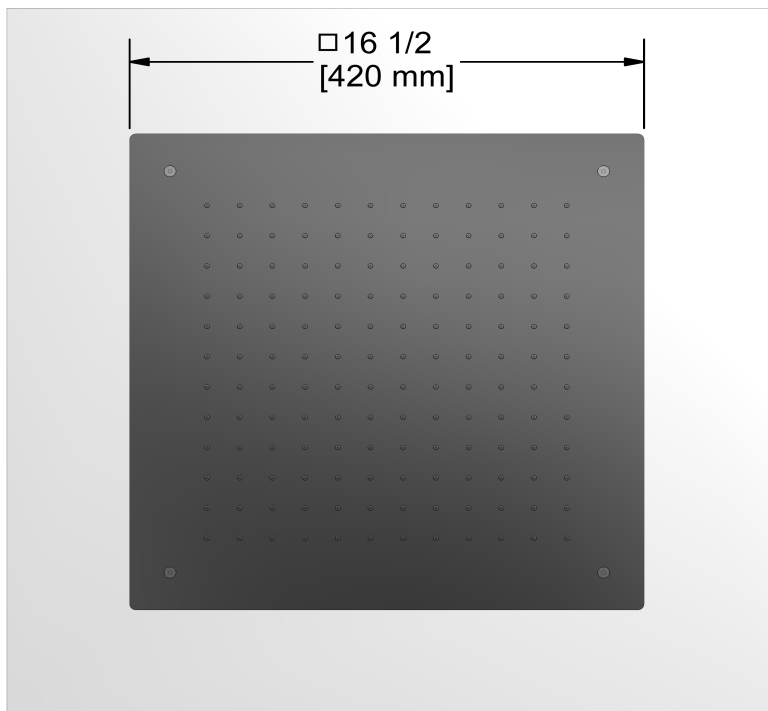

Certifications

- CSA B125.1
- ASME A112.18.1
- CMR248 Approval

cUPC®