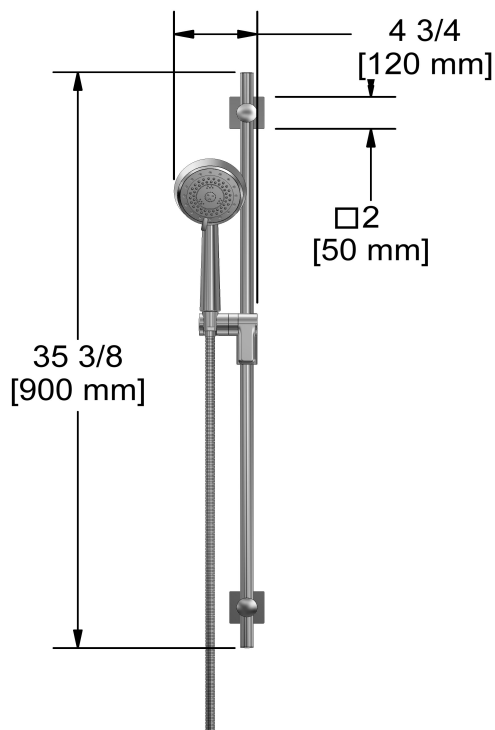

Sizes, models and finishes may differ from those presented.

Warranty

This **Riobel Inc.** product you have purchased carries a Limited Lifetime Warranty on the chrome, PVD finish, blacks and all working parts and is guaranteed from the initial purchase date against all manufacturing defects. All other finishes, including plastic components, are guaranteed for one year. All electric and/or electronic parts are covered by a 5-year limited warranty.

Customer Service

Ontario, West Canada : 888-287-5354 Quebec, Maritimes, United States : 866-473-8442